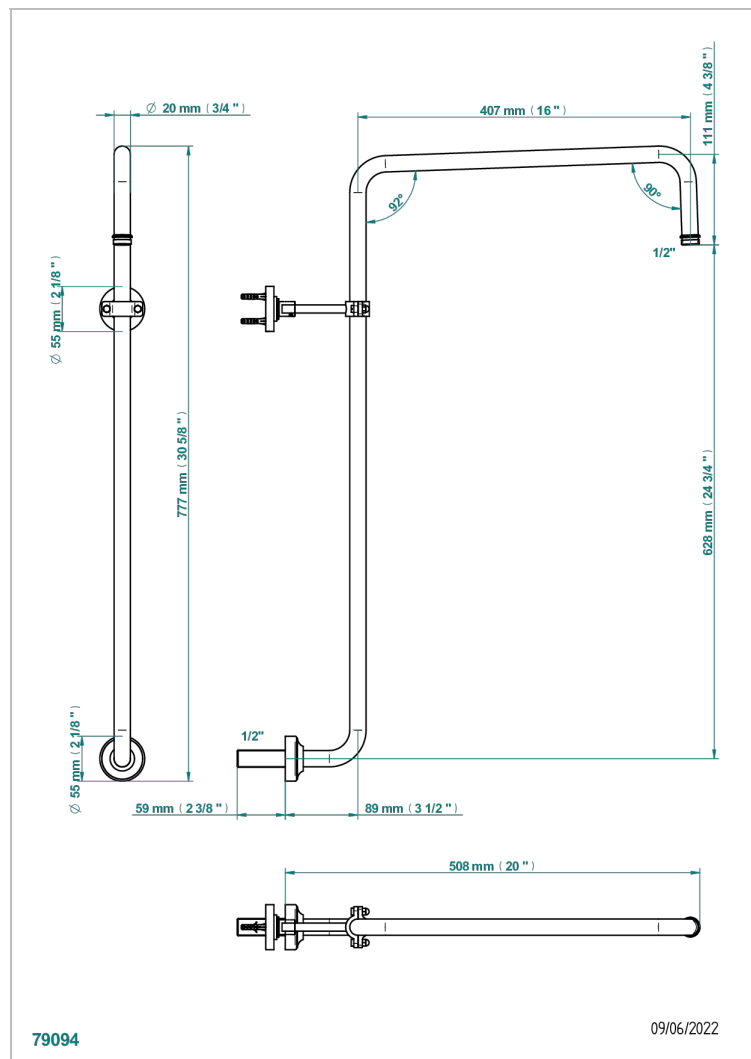

# HAMPTONS WITH LEVER HANDLES

G4S-83

Curved shower arm 1/2"

79094

09/06/2022

## CHARACTERISTIC

- Hamptons with lever handles
- Curved shower arm 1/2"

## AVAILABLE FINITIONS

Antique nickel - H28  
Black ceram - D30  
Blush PVD - H62  
Brass color PVD - H49  
Brown bronze color PVD - F33  
Gold color PVD - H52

Graphite PVD - H64  
Lacquered light bronze - D01  
Matt Umber PVD - H67  
Matt blush PVD - H60  
Matt brass color PVD - H50  
Matt brown bronze color PVD - F34