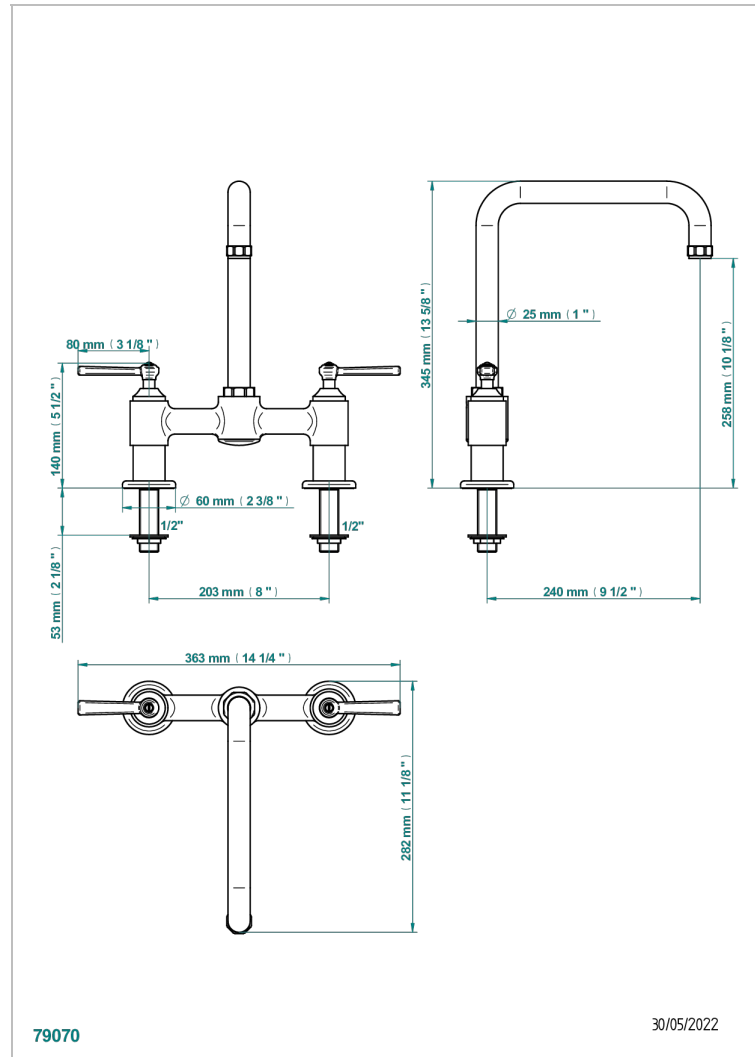

SAINT-GERMAIN WITH LEVER

G7D-159

2-hole mixer, with swivel spout

CHARACTERISTIC

- ACS : 22ACCLY430

STANDARDS

AVAILABLE FINITIONS

Antique nickel - H28
Black ceram - D30
Blush PVD - H62
Brass color PVD - H49
Brown bronze color PVD - F33
Gold color PVD - H52