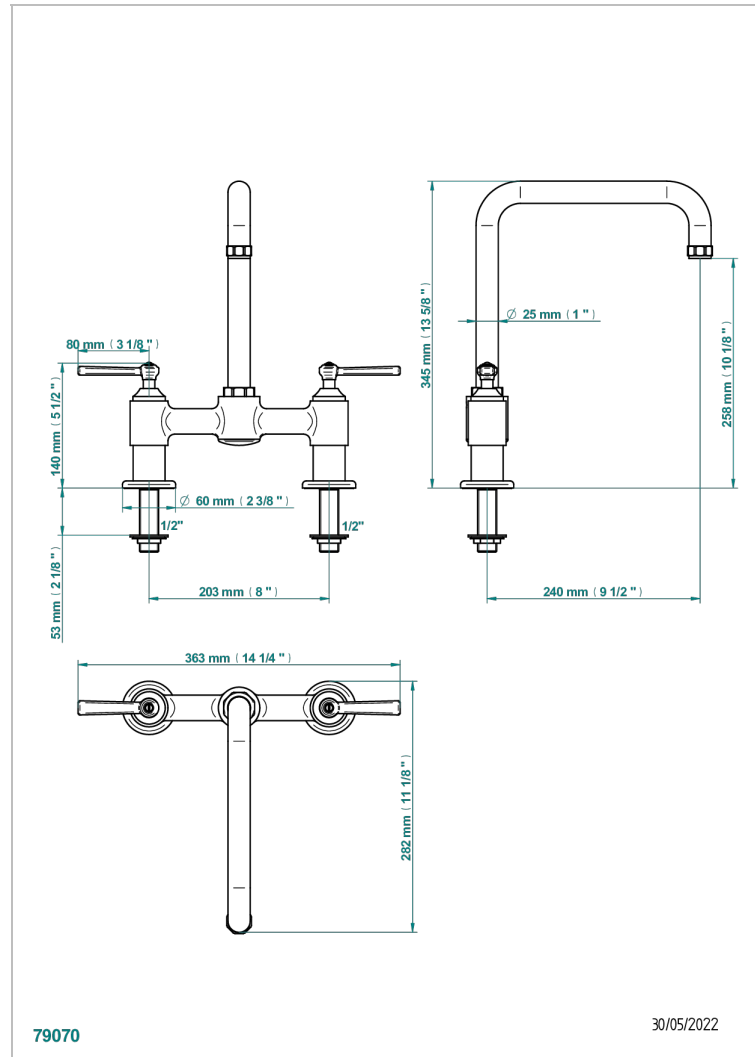

SAINT-GERMAIN WITH LEVER

G7D-159

2-hole mixer, with swivel spout

79070

30/05/2022

CHARACTERISTIC

- ACS : 22ACCLY430

STANDARDS