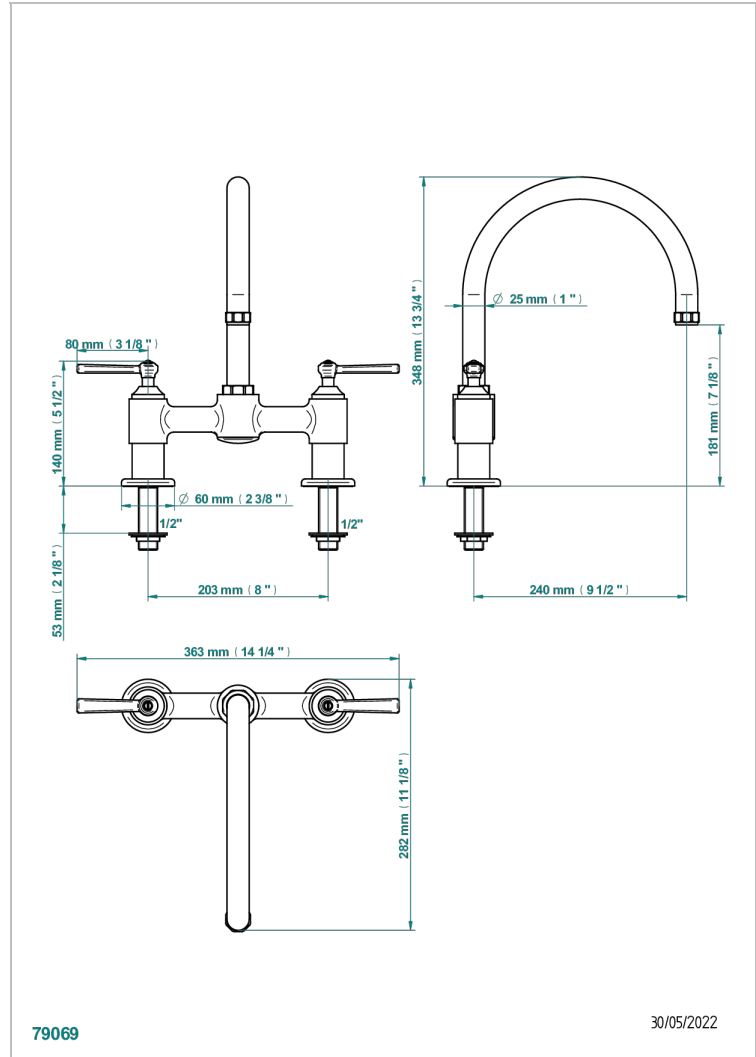

CLUB SAINT-GERMAIN WITH LEVER

G7J-159

2-hole mixer, with swivel spout

THG[®]
PARIS

79069

30/05/2022

CHARACTERISTIC

- ACS : 22ACCLY430

TECHNICAL SPECS

- Recommandé : 3 bars (max. 5 bars) - Advised : 43,5 psi (max. 72 psi)
- 8,3 l/min à 3 bars (2.2 gpm at 43.5 psi)

STANDARDS

AVAILABLE FINITIONS

Antique nickel - H28
Black ceram - D30
Blush PVD - H62
Brass color PVD - H49
Brown bronze color PVD - F33
Gold color PVD - H52