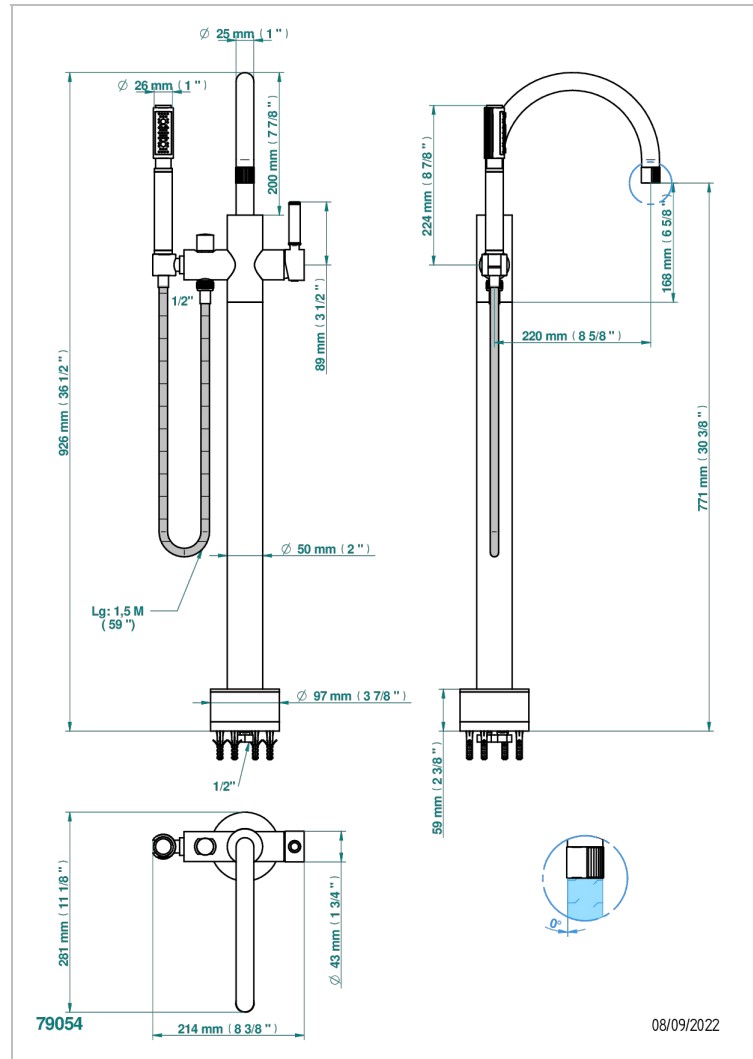

# ESTRELA METAL INLAYS

U3L-6508S

Free-standing single lever bath mixer with handshower with Easyclean system

## CHARACTERISTIC

- Estrela Metal inlays
- Free-standing single lever bath mixer with handshower with Easyclean system

## TECHNICAL SPECS

- Recommandé : 3 bars (max. 5 bars) - Advised : 43,5 psi (max. 72 psi)
- Bec : 22 l/min à 3 bars - Douchette : 9,5 l/min à 3 bars
- Spout : 5.82 gpm at 43.5 psi - Handshower : 2.5 gpm at 43.5 psi