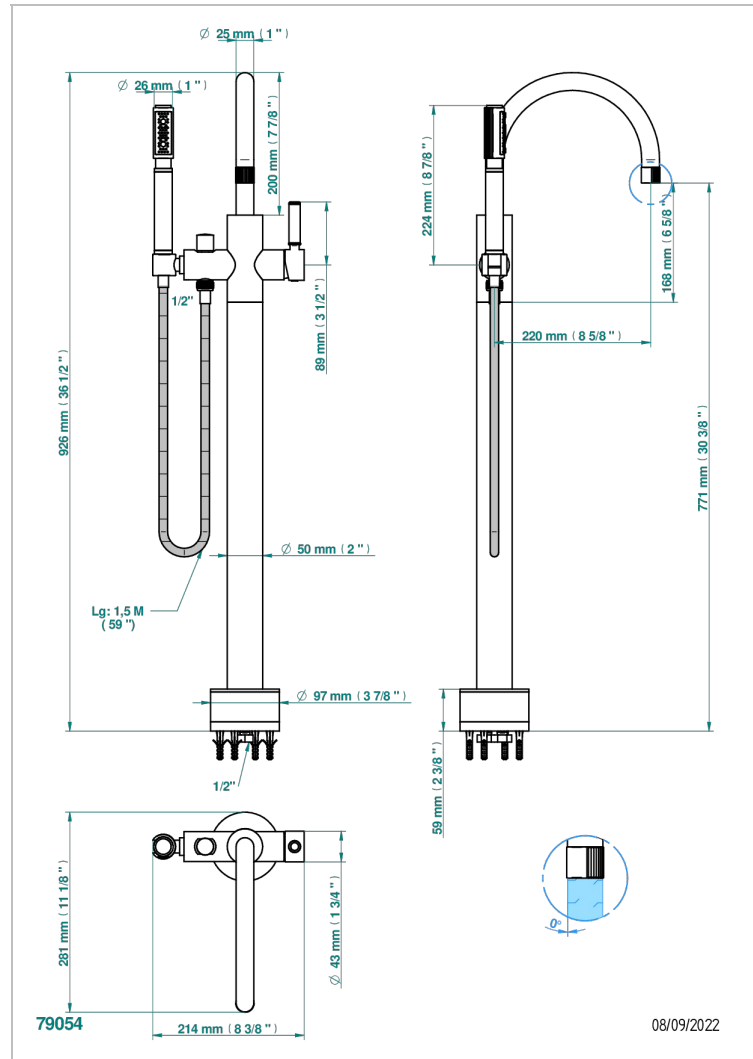

ESTRELA METAL INLAYS

U3L-6508S

Free-standing bath mixer with handshower with Easyclean system

08/09/2022

CHARACTERISTIC

- Estrela Metal inlays
- Free-standing bath mixer with handshower with Easyclean system

TECHNICAL SPECS

- Recommandé : 3 bars (max. 5 bars) - Advised : 43,5 psi (max. 72 psi)
- Bec : 22 l/min à 3 bars - Douchette : 9,5 l/min à 3 bars
- Spout : 5.82 gpm at 43.5 psi - Handshower : 2.5 gpm at 43.5 psi