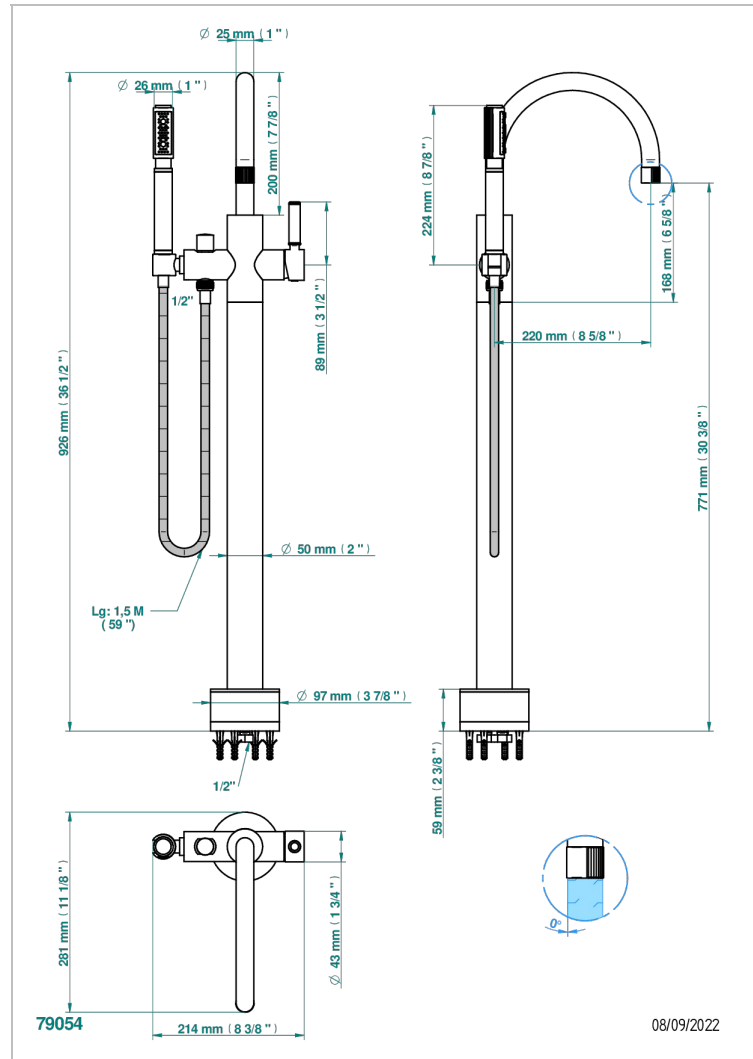

# ESTRELA WITH LEVER

U3K-6508S

Free-standing bath mixer with handshower with Easyclean system

## CHARACTERISTIC

- Estrela with lever
- Free-standing bath mixer with handshower with Easyclean system

## TECHNICAL SPECS

- Recommandé : 3 bars (max. 5 bars) - Advised : 43,5 psi (max. 72 psi)
- Bec : 22 l/min à 3 bars - Douchette : 9,5 l/min à 3 bars
- Spout : 5.82 gpm at 43.5 psi - Handshower : 2.5 gpm at 43.5 psi