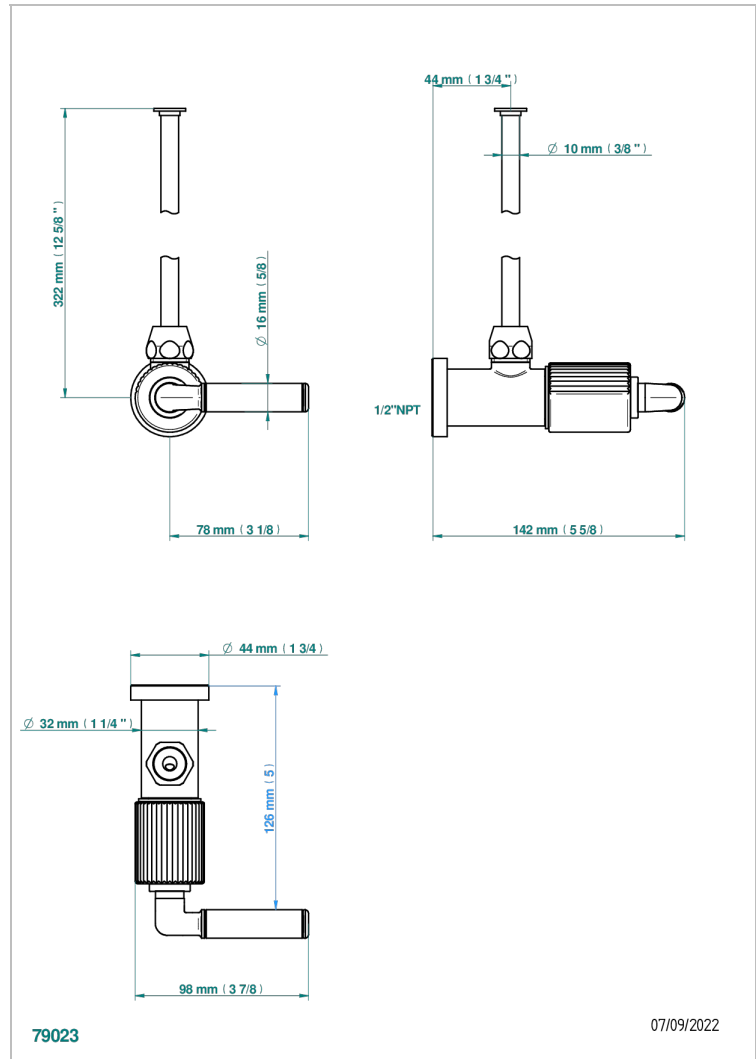

# ESTRELA CON MANETAS

U3K-181/SWC

Angle valve with 3/8 toiletsupply quick adaptator set

THG<sup>®</sup>  
PARIS

## CARACTERÍSTICAS

- Estrela con manetas
- Angle valve with 3/8 toiletsupply quick adaptator set