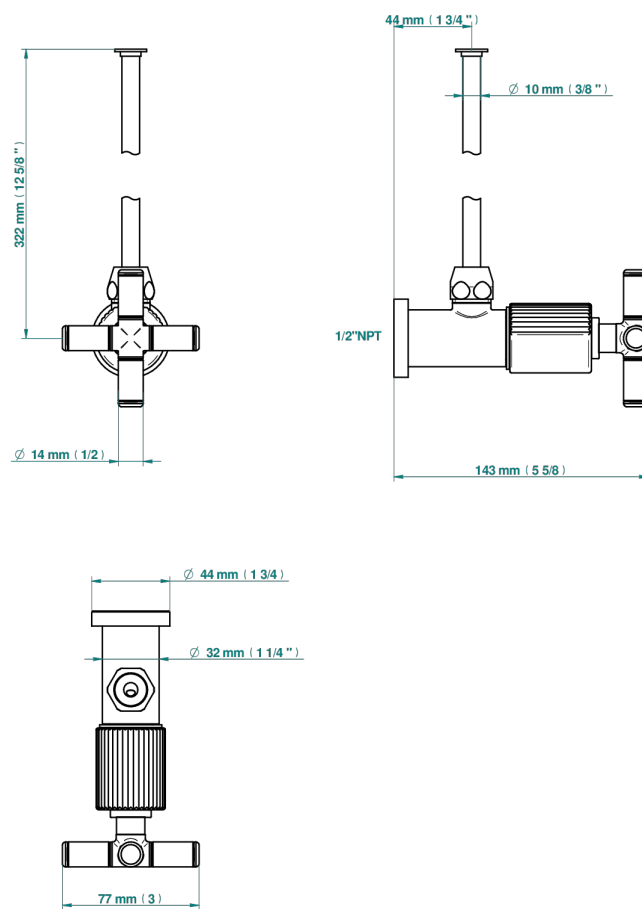

ESTRELA INCRUSTACION METALICA

U3L-181/SWC

Angle valve with 3/8 toiletsupply quick adaptator set

THG[®]
PARIS

79022

07/09/2022

CARACTERÍSTICAS

- Estrela incrustación metálica
- Angle valve with 3/8 toiletsupply quick adaptator set