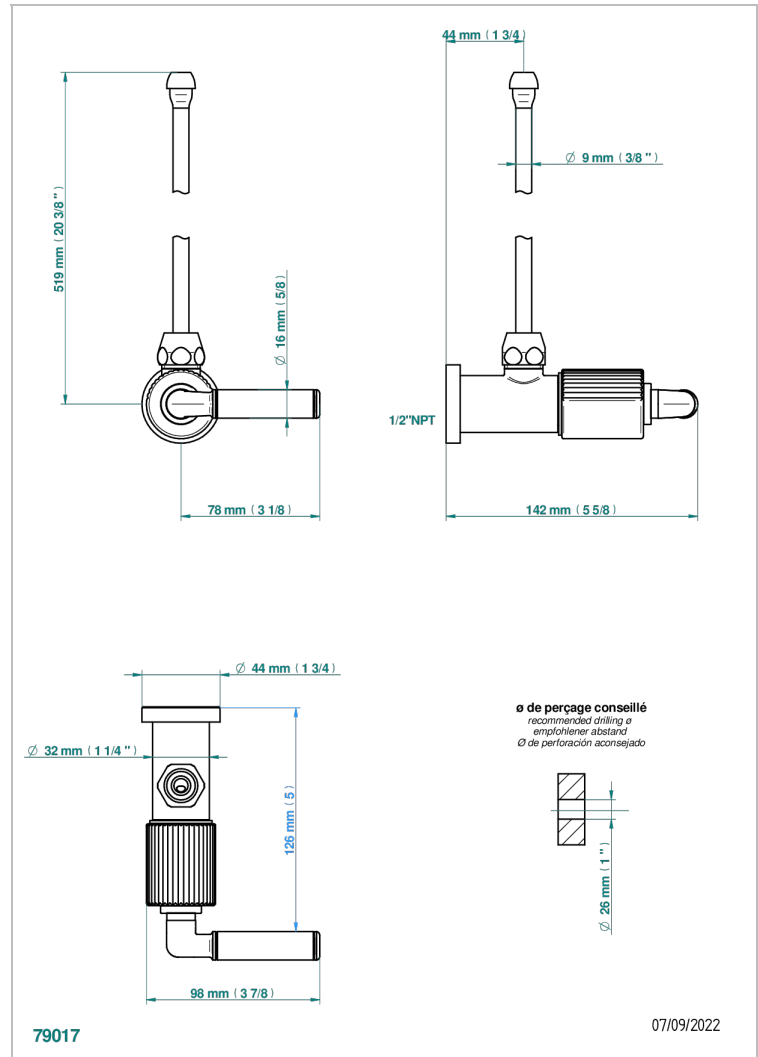

ESTRELA CON MANETAS

U3K-181/SLA

Angle valve with 3/8 supply lavatory quick adaptor set

THG[®]
PARIS

CARACTERÍSTICAS

- Estrela con manetas
- Angle valve with 3/8 supply lavatory quick adaptor set

ACABADOS DISPONIBLES