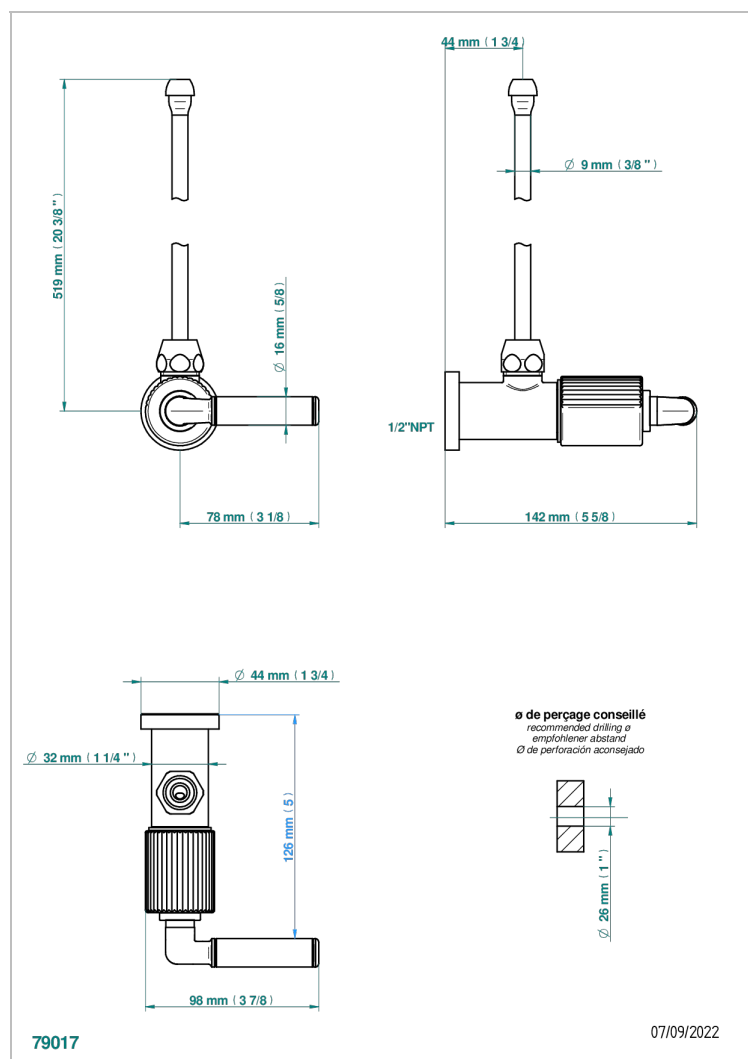

ESTRELA WITH LEVER HANDLES

U3K-181/SLA

Angle supply valve with 3/8" adaptor set

CHARACTERISTIC

- Estrela with lever handles
- Angle supply valve with 3/8" adaptor set

AVAILABLE FINITIONS

Black ceram - D30
Blush PVD - H62
Brass color PVD - H49
Brown bronze color PVD - F33
Chrome polished - A02
Gold color PVD - H52