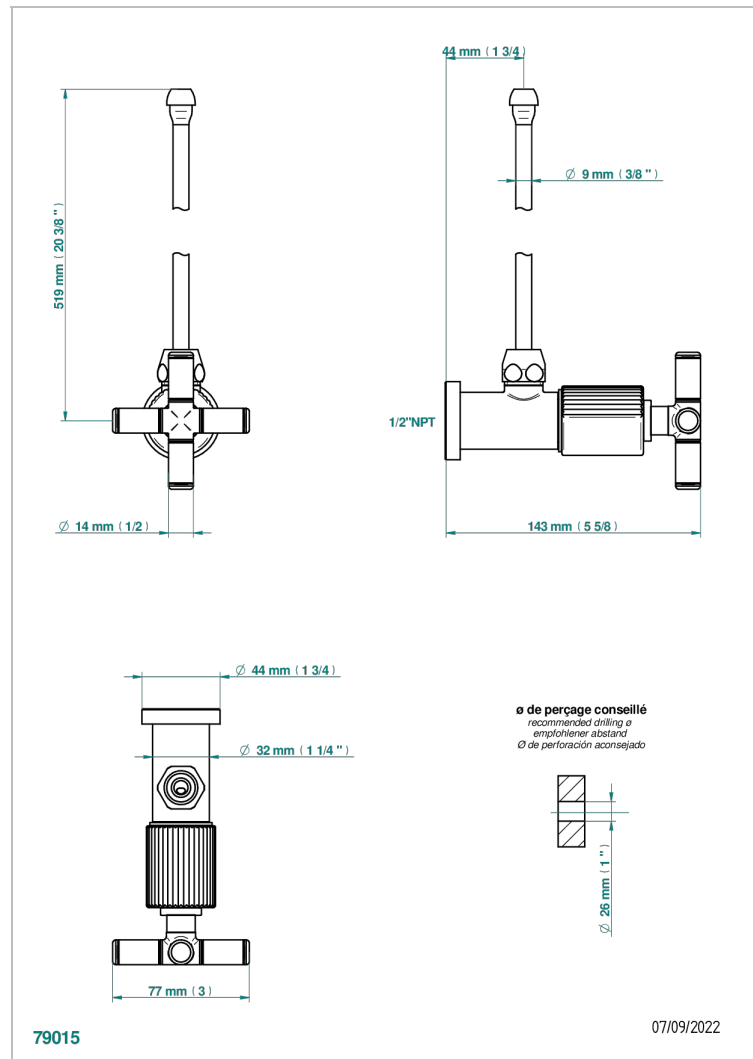

ESTRELA INCRUSTACION METALICA

U3L-181/SLA

Angle valve with 3/8 supply lavatory quick adaptor set

THG[®]
PARIS

CARACTERÍSTICAS

- Estrela incrustación metálica
- Angle valve with 3/8 supply lavatory quick adaptor set