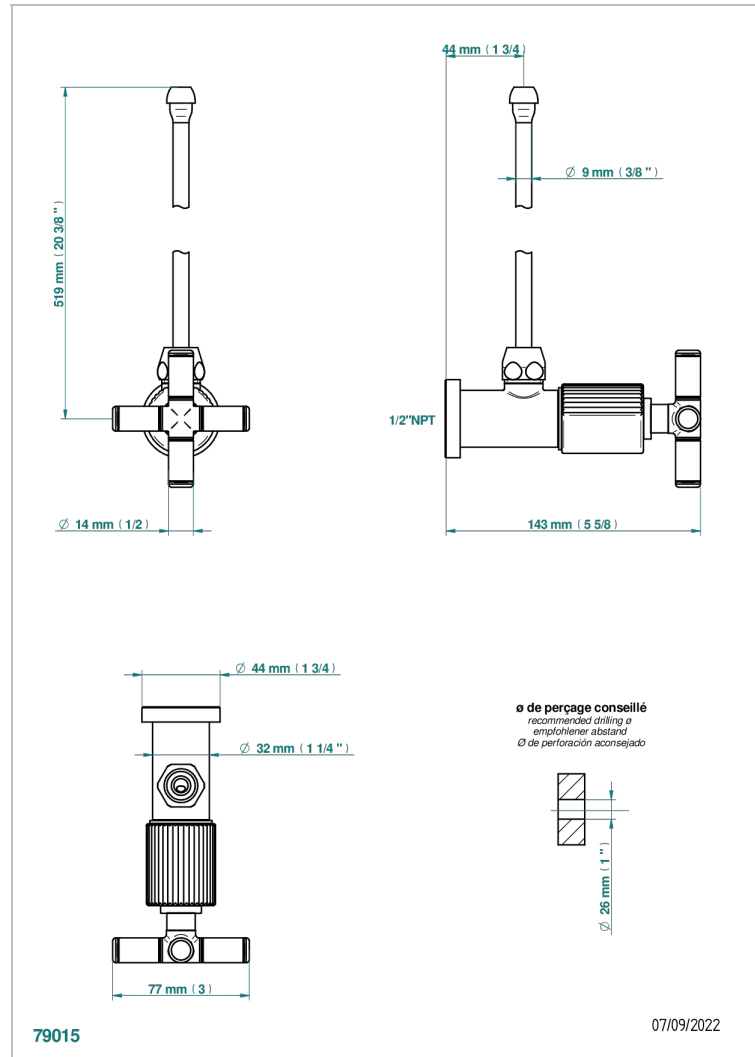

# ESTRELA METAL INLAYS

U3L-181/SLA

Angle supply valve with 3/8" adaptor set

## CHARACTERISTIC

- Estrela Metal inlays
- Angle supply valve with 3/8" adaptor set