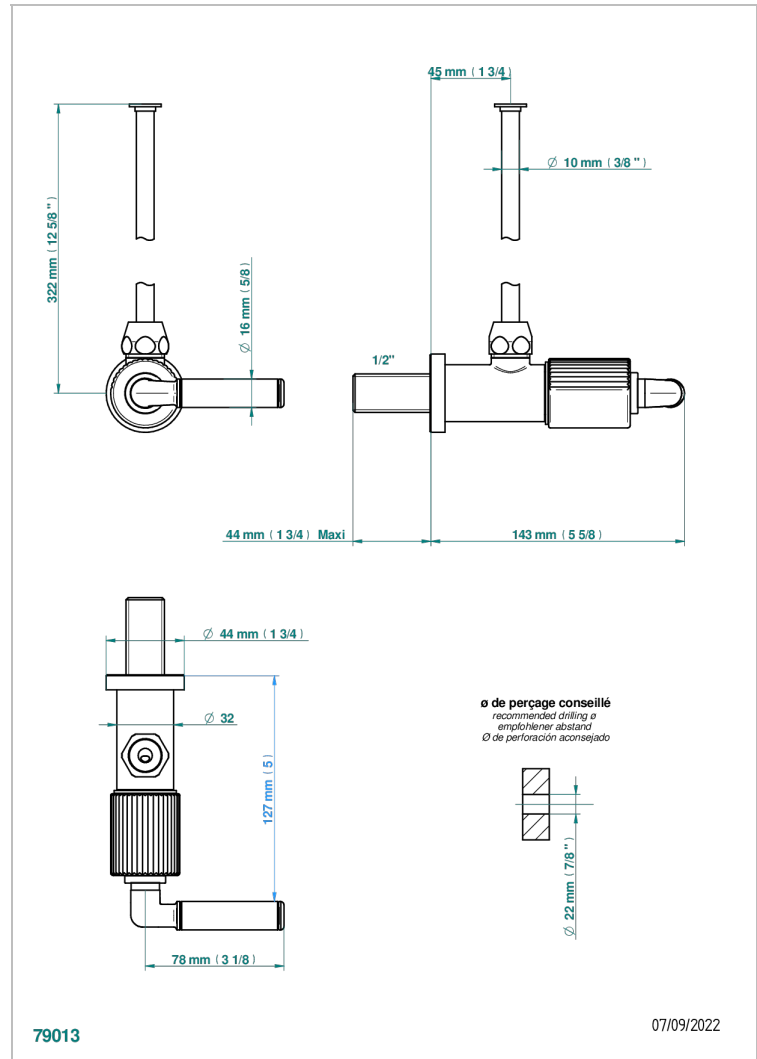

ESTRELA WITH LEVER

U3K-181/S

1/2" stylised adjustable stop cock with 30 cm tube

CHARACTERISTIC

- Estrela with lever
- 1/2" stylised adjustable stop cock with 30 cm tube

AVAILABLE FINITIONS

Antique nickel - H28
Black ceram - D30
Blush PVD - H62
Brass color PVD - H49
Brown bronze color PVD - F33
Gold color PVD - H52

Nickel color PVD - H55
Polished chrome (color finish) - A02
Polished chrome with gold inlay - GA1
Polished gold (color finish) - F01
Polished nickel - B01
Soft gold - F30

Soft matt gold - F31
Umber PVD - H66