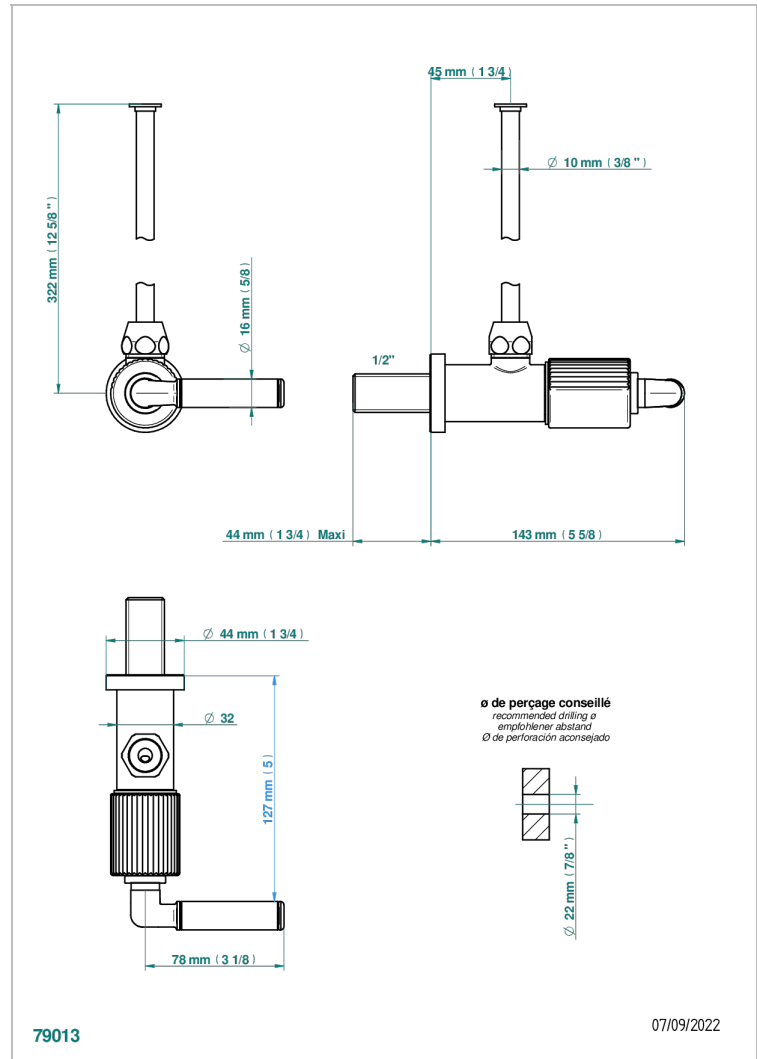

ESTRELA WITH LEVER

U3K-181/S

1/2" stylised adjustable stop cock with 30 cm tube

THG[®]
PARIS

CHARACTERISTIC

- Estrela with lever
- 1/2" stylised adjustable stop cock with 30 cm tube

AVAILABLE FINITIONS

Antique nickel - H28
Black ceram - D30
Blush PVD - H62
Brass color PVD - H49
Brown bronze color PVD - F33
Gold color PVD - H52

Nickel color PVD - H55
Polished chrome (color finish) - A02
Polished chrome with gold inlay - GA1
Polished gold (color finish) - F01
Polished nickel - B01
Soft gold - F30

Soft matt gold - F31
Umber PVD - H66