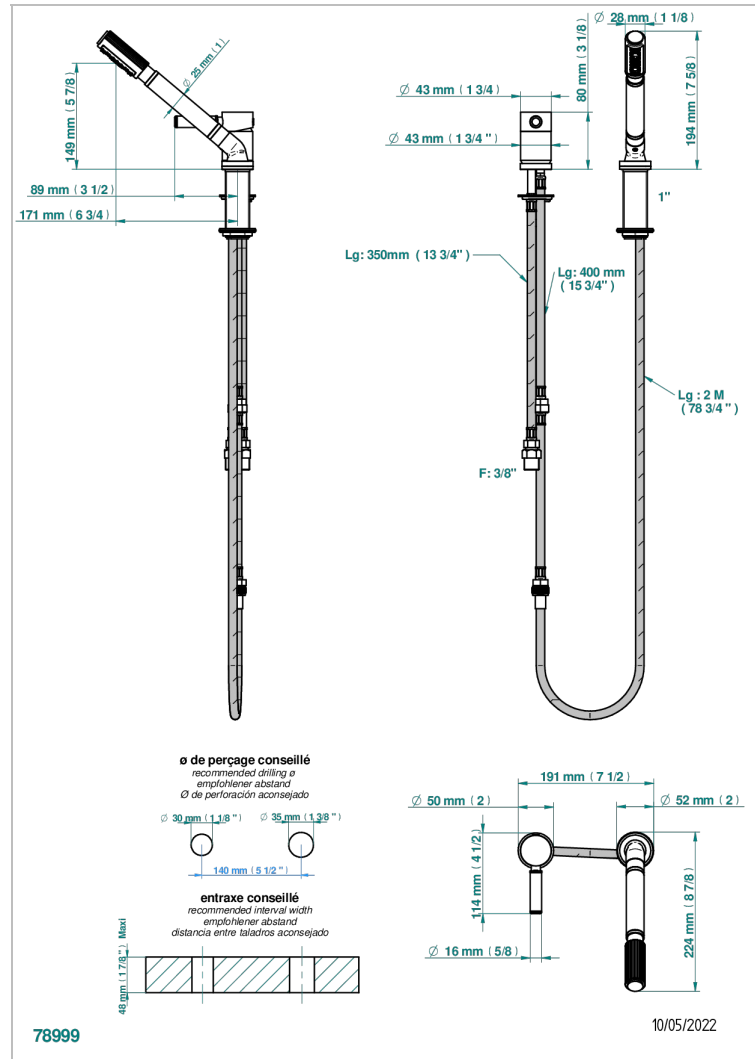

# ESTRELA

U3J-6523/60AUS

Deck mounted mixer with handshower

## CHARACTERISTIC

- Estrela
- Deck mounted mixer with handshower

Umber PVD - H66