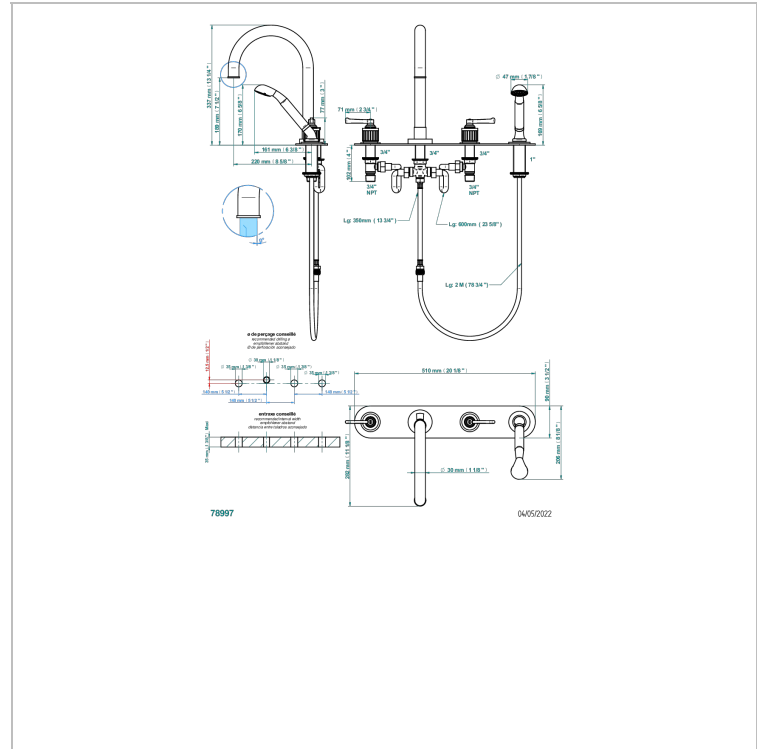

# HAMPTONS CON MANETAS

G4S-112BSGHPUS

4-hole bath/shower mixer, diverter to high spout, with backplate

THG<sup>®</sup>  
PARIS

## CARACTERÍSTICAS

- Hamptons con manetas
- 4-hole bath/shower mixer, diverter to high spout, with backplate