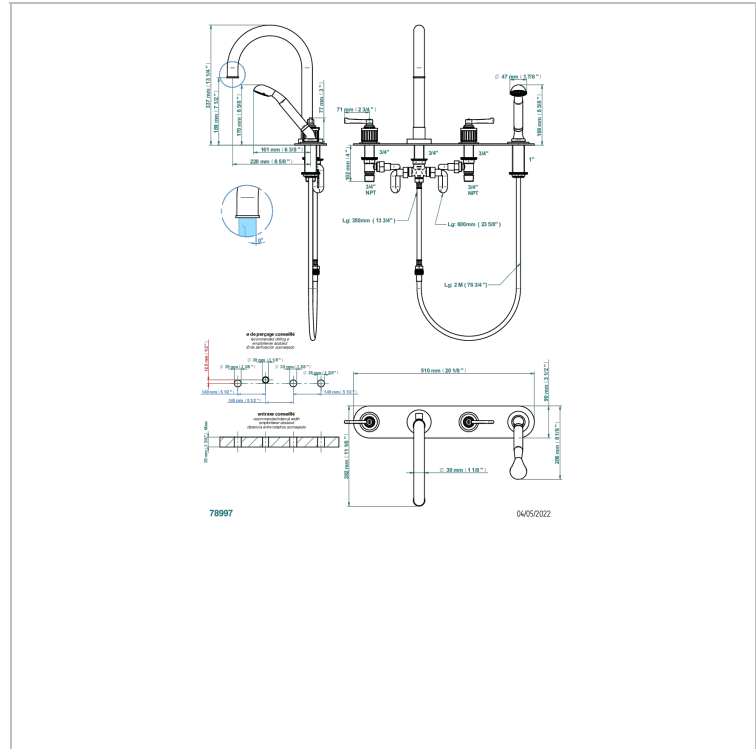

HAMPTONS WITH LEVER HANDLES

G4S-112BSGHPUS

Roman tub set with high diverter spout and handshower, 3/4" valves, on plate

CHARACTERISTIC

- Hamptons with lever handles
- Roman tub set with high diverter spout and handshower, 3/4" valves, on plate