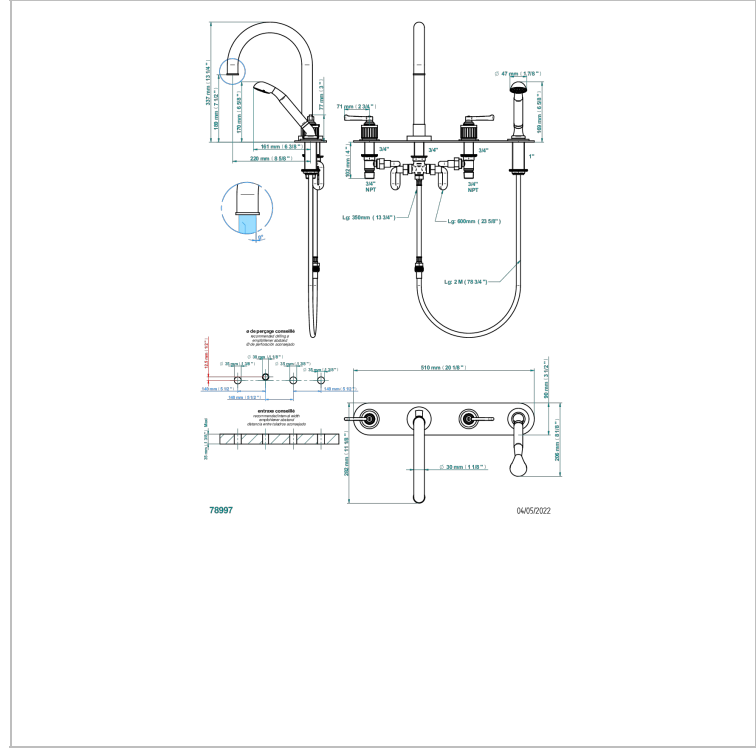

HAMPTONS CON MANETAS

G4S-112BSGBH/P

4-hole bath/shower mixer, diverter to high spout, with backplate

THG[®]
PARIS

CARACTERÍSTICAS

- Hamptons con manetas
- 4-hole bath/shower mixer, diverter to high spout, with backplate

Níquel viejo - H28
Pvd blush - H62
Pvd blush mate - H60
Pvd color latón - H49
Pvd color latón mate - H50
Pvd color níquel - H55

Pvd color níquel mate - H56
Pvd color oro - H52
Pvd color oro mate - H53
Pvd grafito - H64
Pvd grafito mate - H65
Pvd marrón bronce - F33