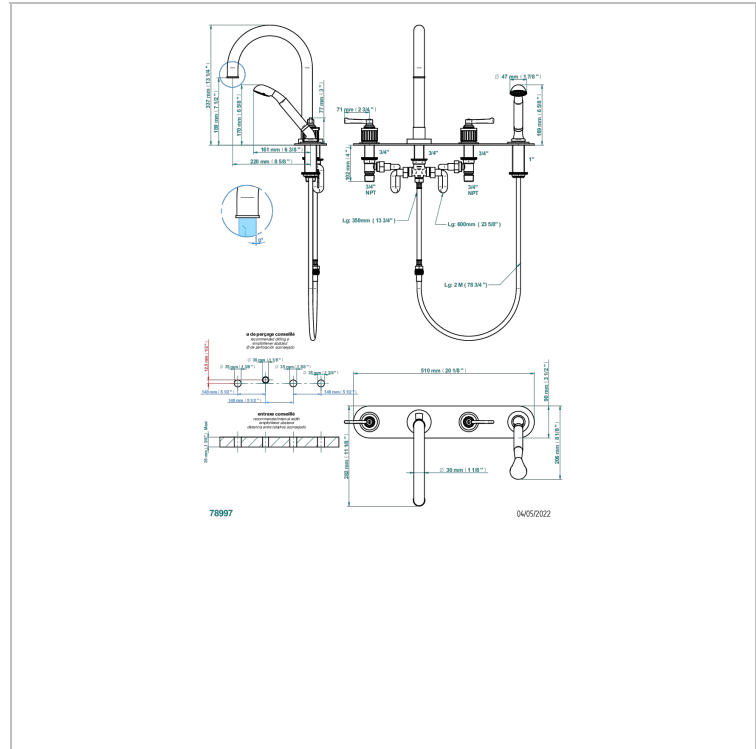

HAMPTONS WITH LEVER HANDLES

G4S-112BSGBH/P

4-hole bath/shower mixer, diverter to high spout, with backplate

CHARACTERISTIC

- Hamptons with lever handles
- 4-hole bath/shower mixer, diverter to high spout, with backplate