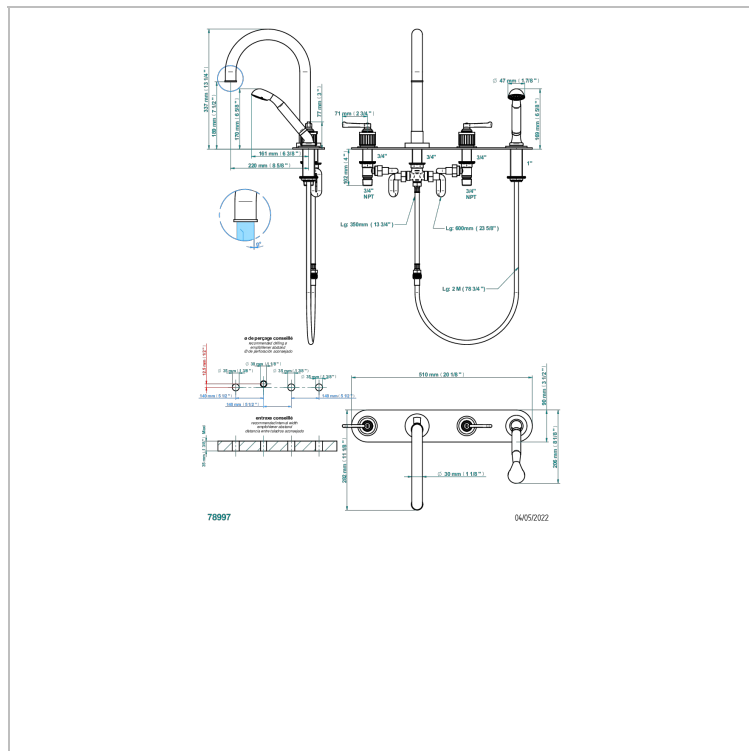

HAMPTONS WITH LEVER HANDLES

G4S-112BSGBH/P

4-hole bath/shower mixer, diverter to high spout, with backplate

ХАРАКТЕРИСТИКИ

- Hamptons with lever handles
- 4-hole bath/shower mixer, diverter to high spout, with backplate