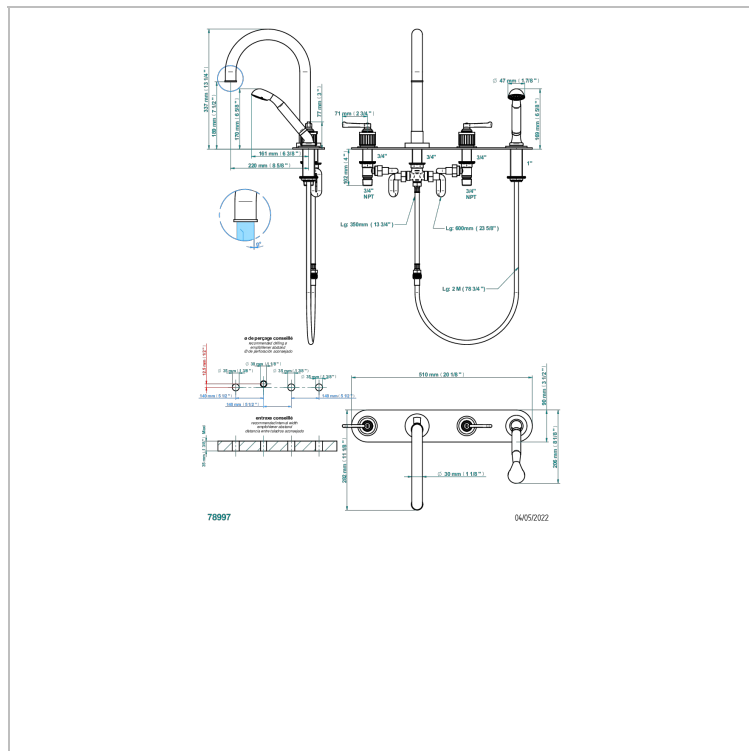

# HAMPTONS CON MANETAS

G4S-112BSGBH/P

4-hole bath/shower mixer, diverter to high spout, with backplate

THG<sup>®</sup>  
PARIS

## CARACTERÍSTICAS

- Hamptons con manetas
- 4-hole bath/shower mixer, diverter to high spout, with backplate