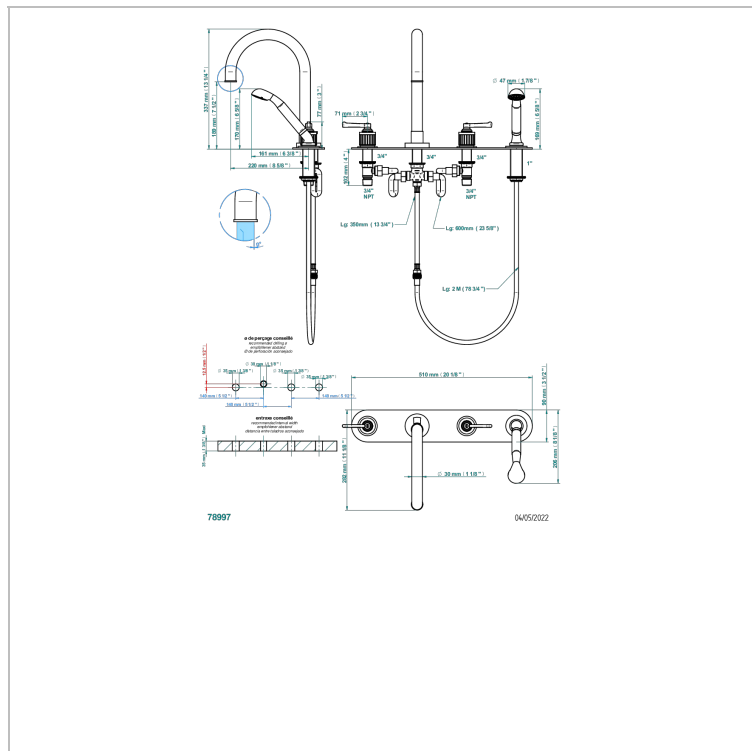

HAMPTONS WITH LEVER HANDLES

G4S-112BSGBH/P

4-hole bath/shower mixer, diverter to high spout, with backplate

特色

- Hamptons with lever handles
- 4-hole bath/shower mixer, diverter to high spout, with backplate