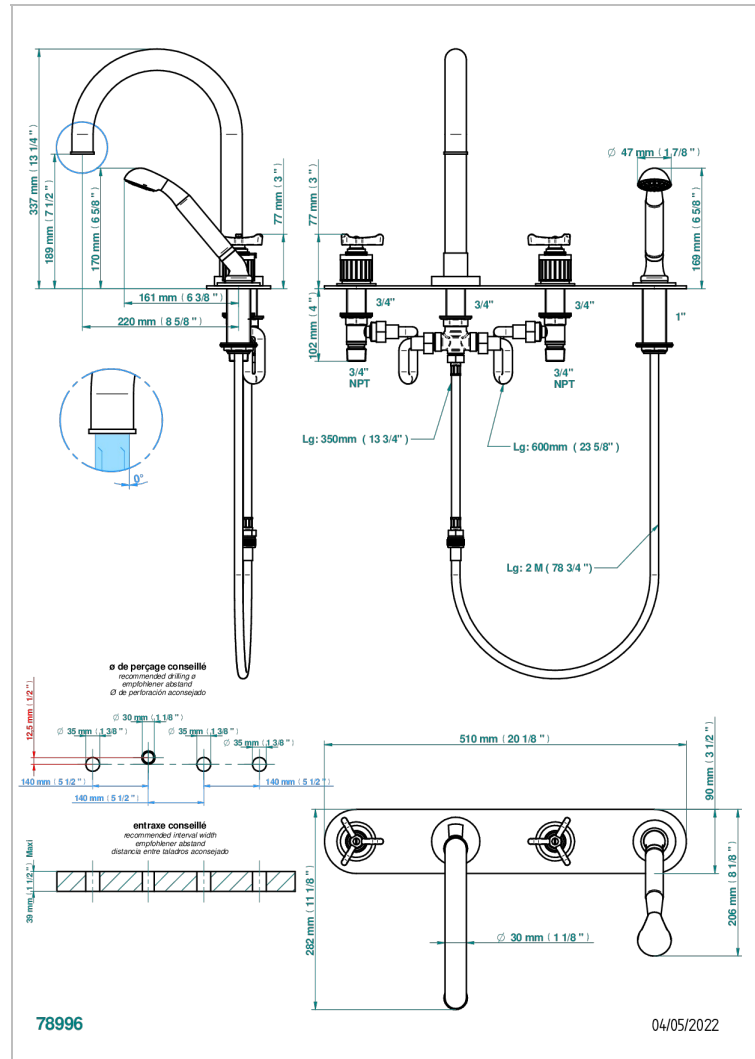

4-hole bath/shower mixer, diverter to high spout, with backplate

## CARACTERÍSTICAS

- Hampton
- 4-hole bath/shower mixer, diverter to high spout, with backplate