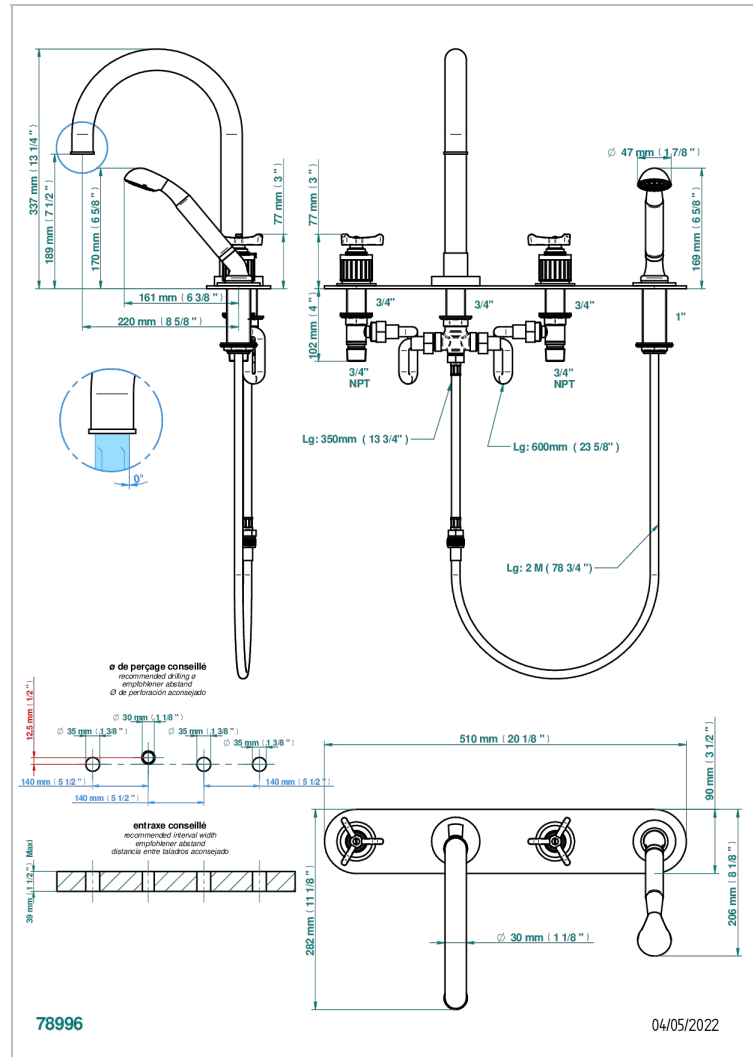

Roman tub set with high diverter spout and handshower, 3/4" valves, on plate

CHARACTERISTIC

- Hamptons
- Roman tub set with high diverter spout and handshower, 3/4" valves, on plate

AVAILABLE FINITIONS

Black ceram - D30
Blush PVD - H62
Brass color PVD - H49
Brown bronze color PVD - F33
Chrome polished - A02
Copper antique matt, coated - H07

Matt nickel (American satin) - CO1
Matt nickel color PVD - H56
Natural smoked Brass - A13
Nickel antique / Sovereign - H28
Nickel color PVD - H55
Nickel polished - B01

Soft gold - F30
Soft matt gold - F31
Umber PVD - H66