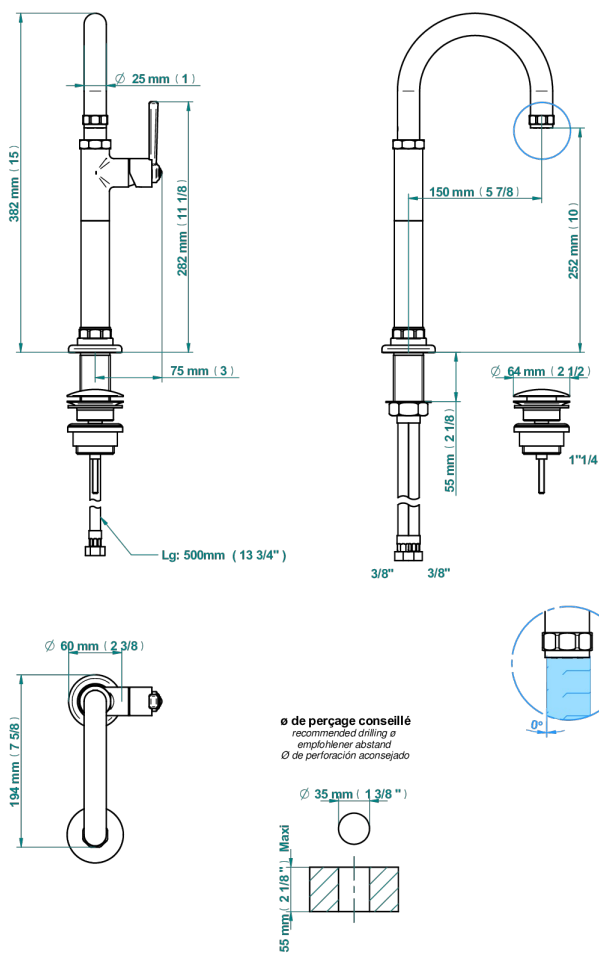

# CLUB SAINT-GERMAIN WITH LEVER

G7J-6500H

Single lever basin mixer with waste, high model

78993

06/07/2022

## CHARACTERISTIC

- ACS : 19ACCLY542