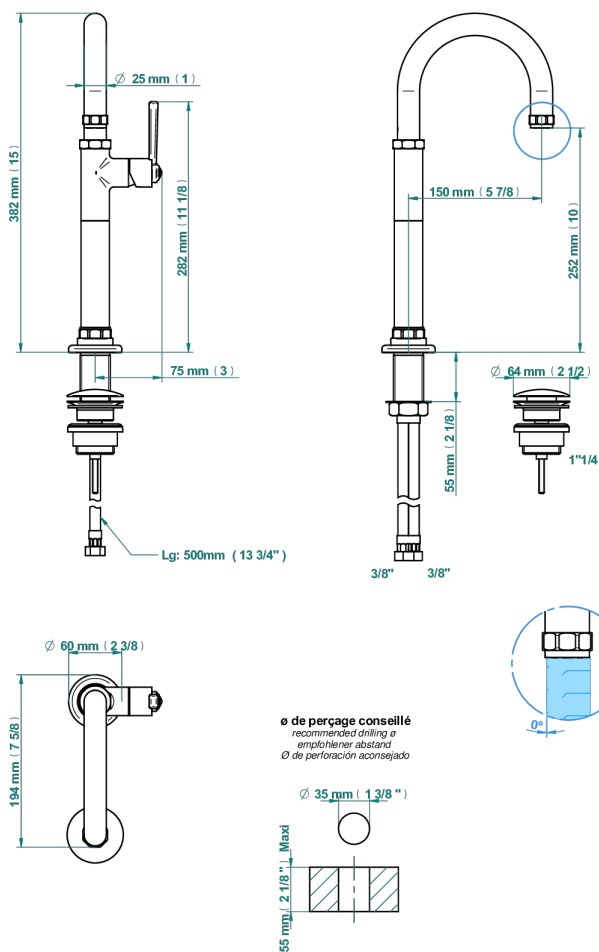

CLUB SAINT-GERMAIN WITH LEVER

G7J-6500H

Single lever basin mixer with waste, high model

78993

06/07/2022

CHARACTERISTIC

- ACS : 19ACCLY542

TECHNICAL SPECS

- Recommandé : 3 bars (max. 5 bars) - Advised : 43,5 psi (max. 72 psi)
- 8,3 l/min à 3 bars (2.2 gpm at 43.5 psi)

STANDARDS

AVAILABLE FINITIONS

Antique nickel - H28
Black ceram - D30
Blush PVD - H62
Brass color PVD - H49
Brown bronze color PVD - F33
Gold color PVD - H52