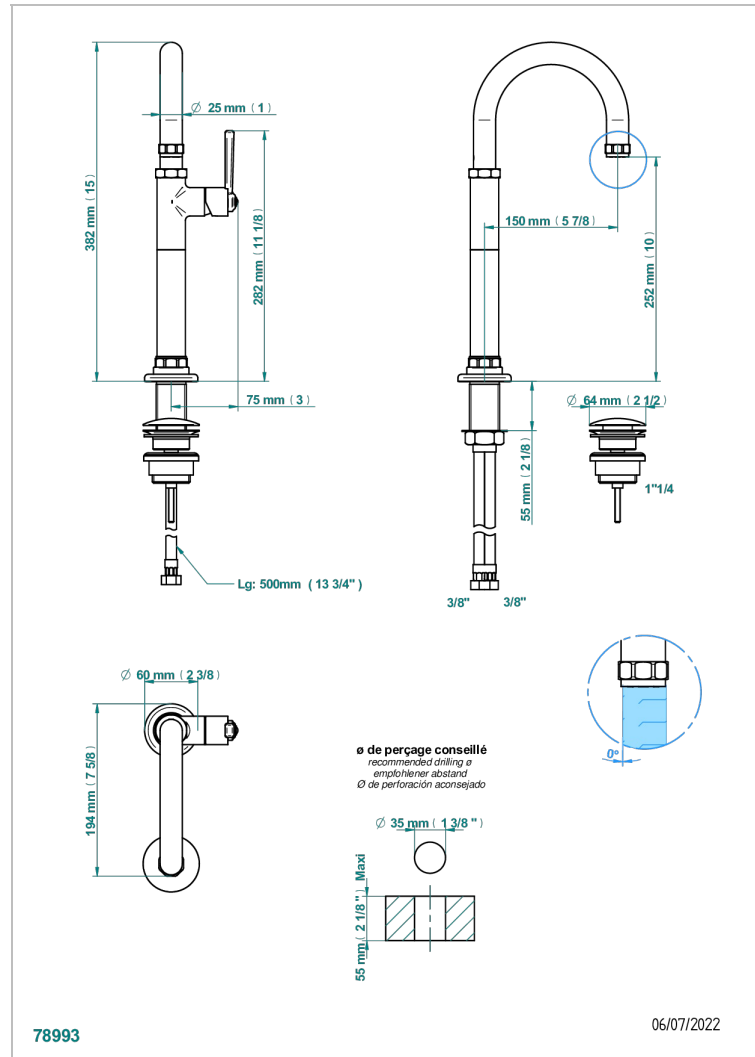

CLUB SAINT-GERMAIN WITH LEVER

G7J-6500H

Single lever basin mixer with waste, high model

CHARACTERISTIC

- ACS : 19ACCLY542

STANDARDS

TECHNICAL SPECS

- Recommandé : 3 bars (max. 5 bars) - Advised : 43,5 psi (max. 72 psi)
- 8,3 l/min à 3 bars (2.2 gpm at 43.5 psi)