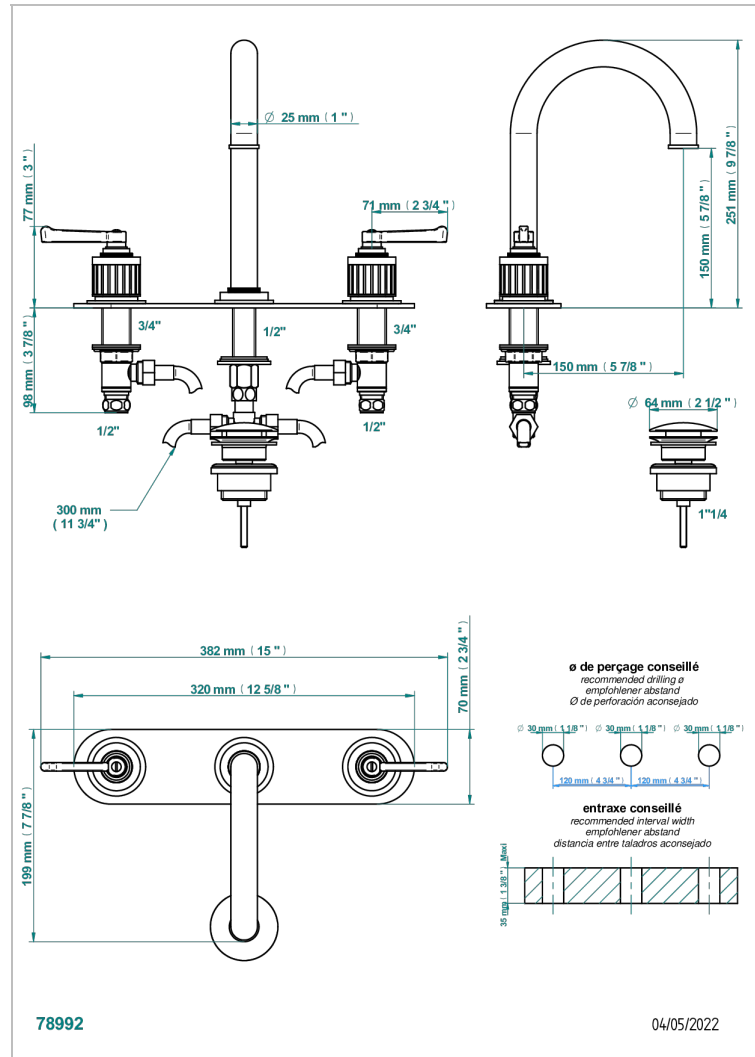

HAMPTONS WITH LEVER HANDLES

G4S-152/P

3-hole basin mixer with waste, high spout, with backplate

CHARACTERISTIC

- Hamptons with lever handles
- 3-hole basin mixer with waste, high spout, with backplate

AVAILABLE FINITIONS