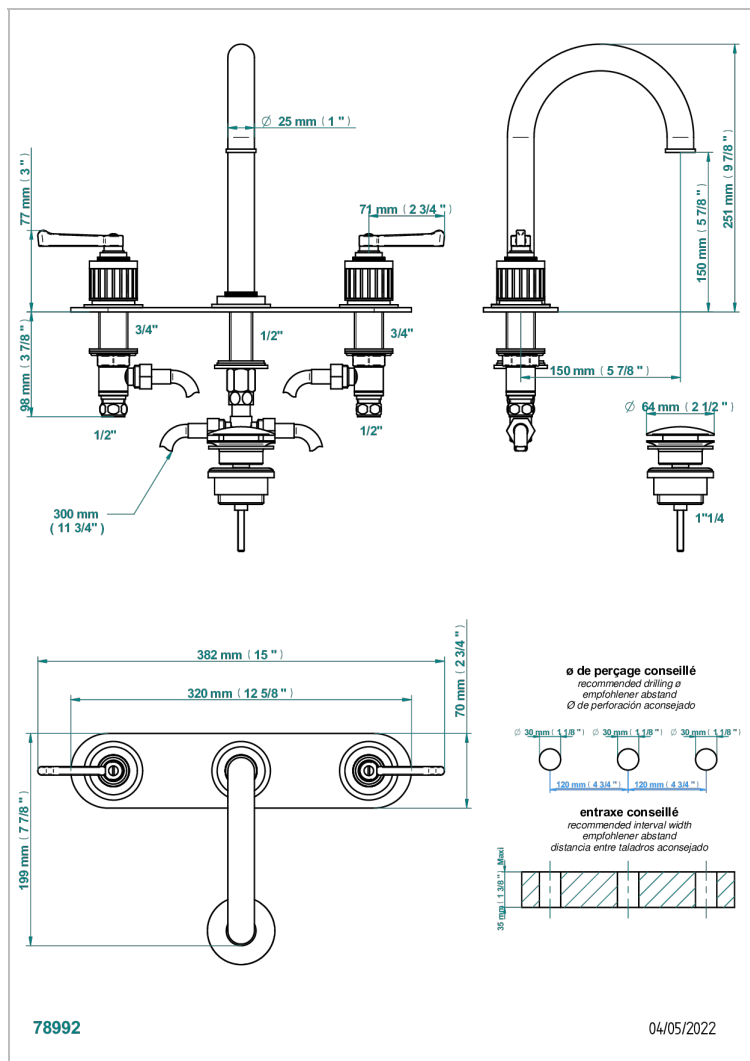

# HAMPTONS WITH LEVER HANDLES

G4S-152/P

3-hole basin mixer with waste, high spout, with backplate

## CHARACTERISTIC

- Hamptons with lever handles
- 3-hole basin mixer with waste, high spout, with backplate