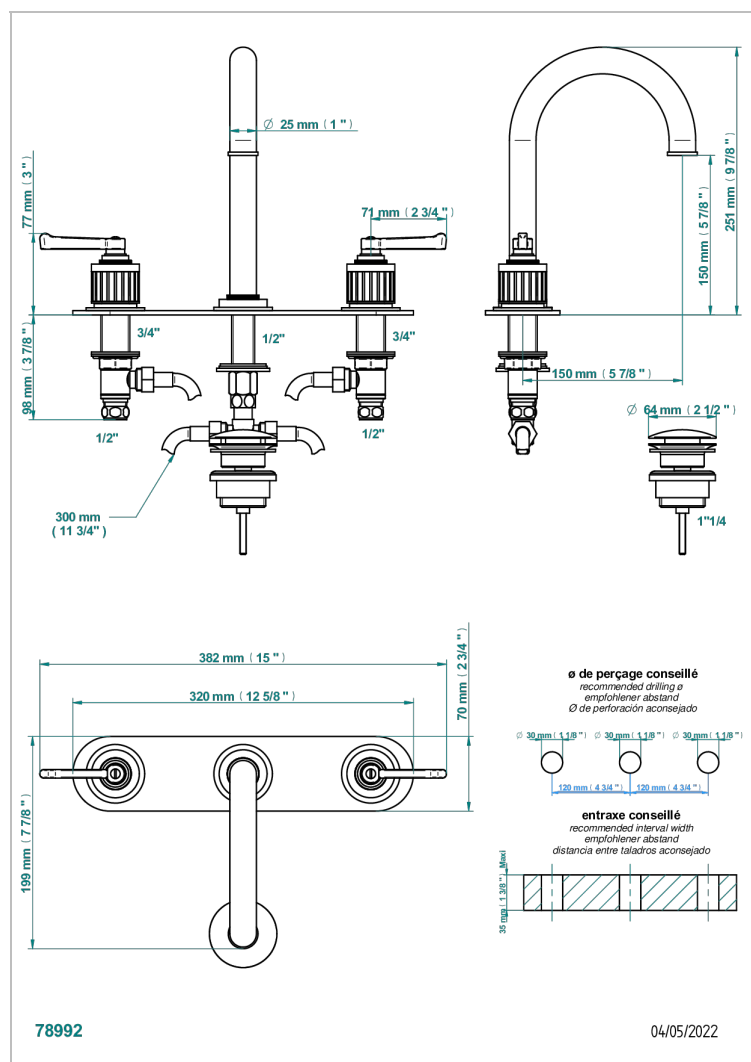

# HAMPTONS WITH LEVER HANDLES

G4S-152/P

3-hole basin mixer with waste, high spout, with backplate

## ХАРАКТЕРИСТИКИ

- Hamptons with lever handles
- 3-hole basin mixer with waste, high spout, with backplate