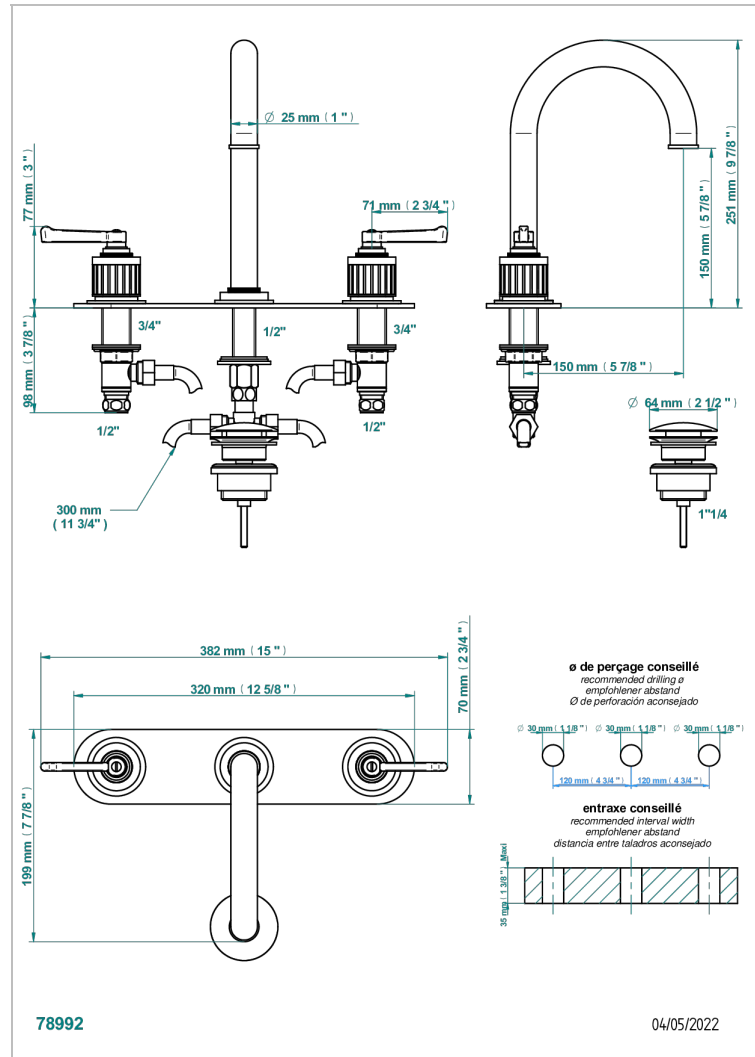

HAMPTONS CON MANETAS

G4S-152/P

3-hole basin mixer with waste, high spout, with backplate

CARACTERÍSTICAS

- Hamptons con manetas
- 3-hole basin mixer with waste, high spout, with backplate

ACABADOS DISPONIBLES