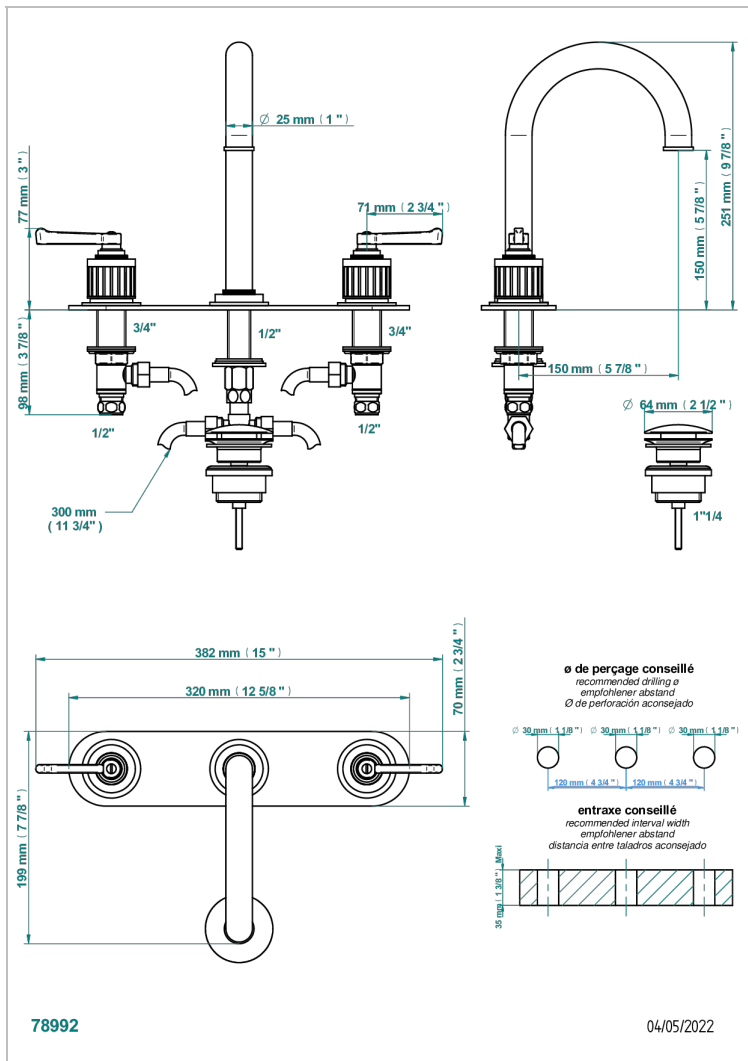

# HAMPTONS WITH LEVER HANDLES

G4S-152/P

3-hole basin mixer with waste, high spout, with backplate

## CHARACTERISTIC

- Hamptons with lever handles
- 3-hole basin mixer with waste, high spout, with backplate