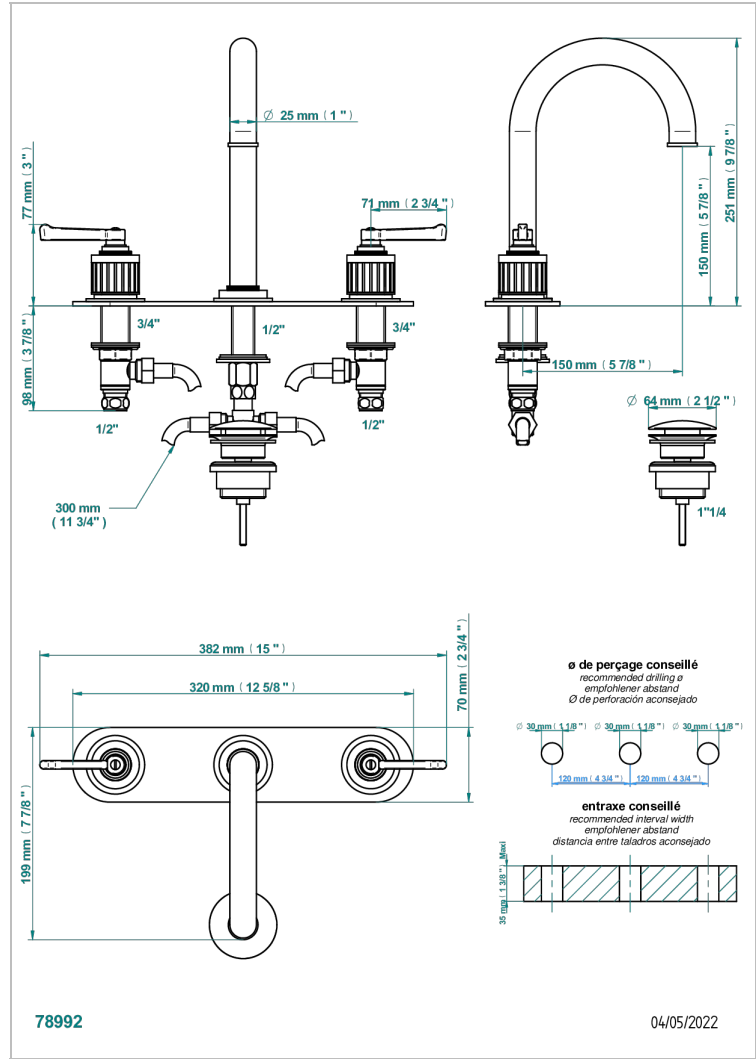

HAMPTONS WITH LEVER HANDLES

G4S-152/P

3-hole basin mixer with waste, high spout, with backplate

特色

- Hamptons with lever handles
- 3-hole basin mixer with waste, high spout, with backplate

可选饰面

Black ceram - D30
Blush PVD - H62
Graphite PVD - H64
Matt Umber PVD - H67
Matt blush PVD - H60
Matt graphite PVD - H65

抛光镍 - B01
浅金 - F30
漆面铜 - D01