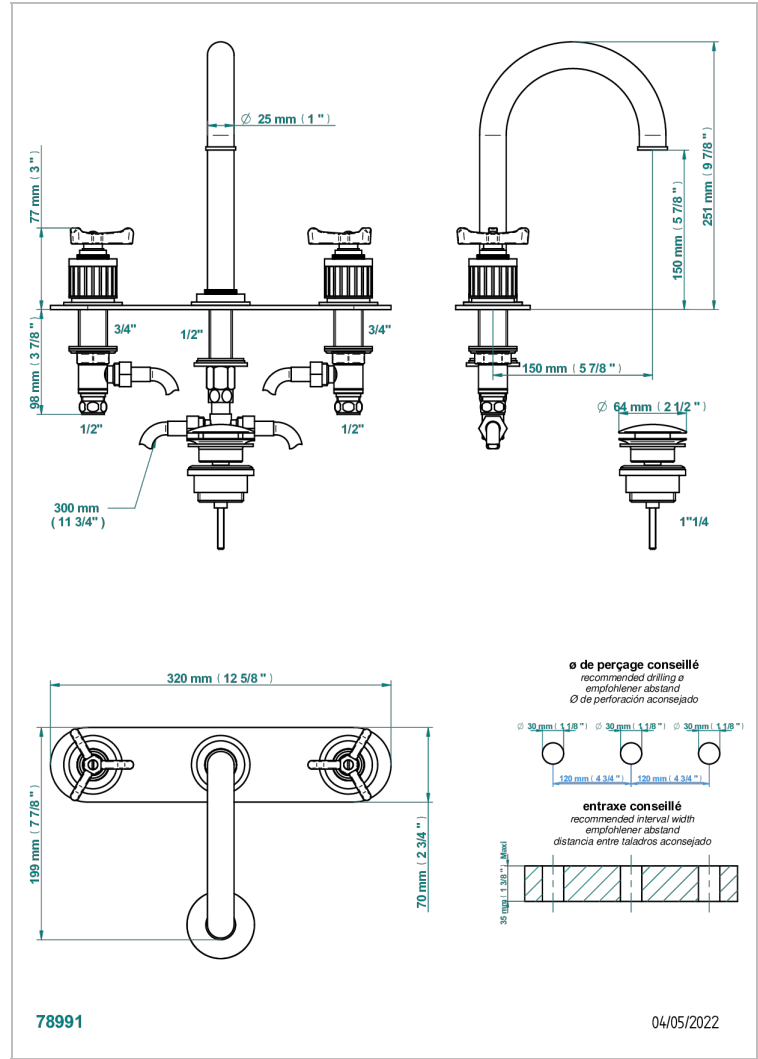

3-hole basin mixer with waste, high spout, with backplate

CARACTERÍSTICAS

- Hampton
- 3-hole basin mixer with waste, high spout, with backplate

ACABADOS DISPONIBLES

Bronce claro - D01
Cerámica negra mate - D30
Cobre viejo mate - H07
Cromo - A02
Cromo mate - C02
Dorado - F01