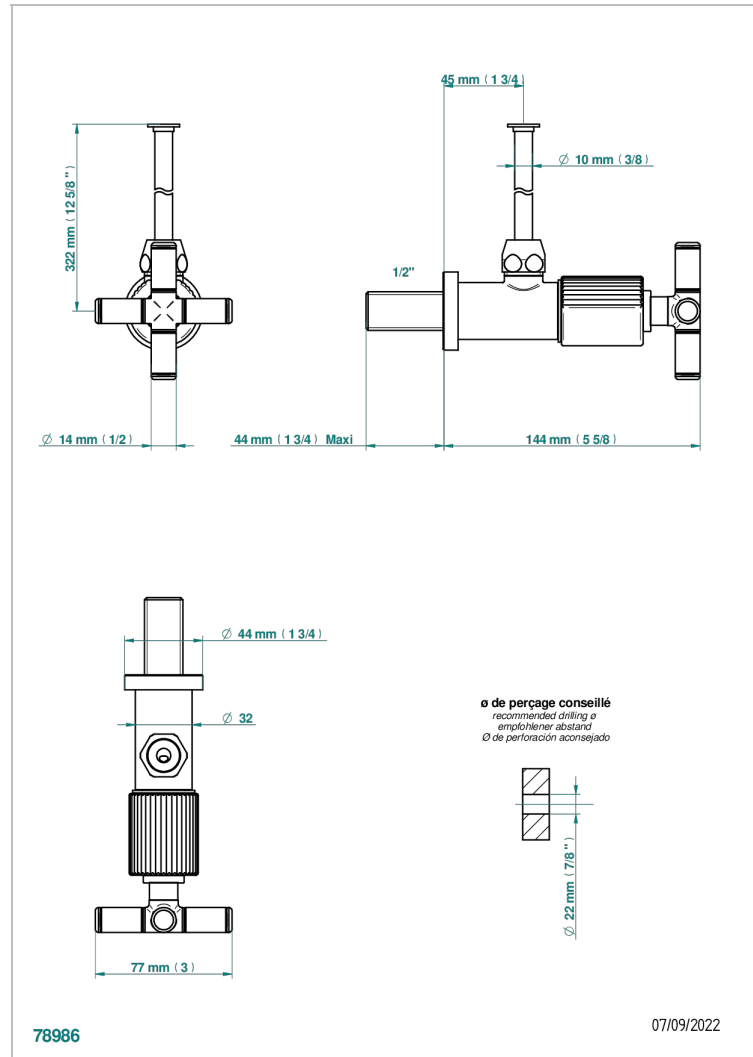

# ESTRELA METAL INLAYS

U3L-181/S

1/2" stylised adjustable stop cock with 30 cm tube

## CHARACTERISTIC

- Estrela Metal inlays
- 1/2" stylised adjustable stop cock with 30 cm tube