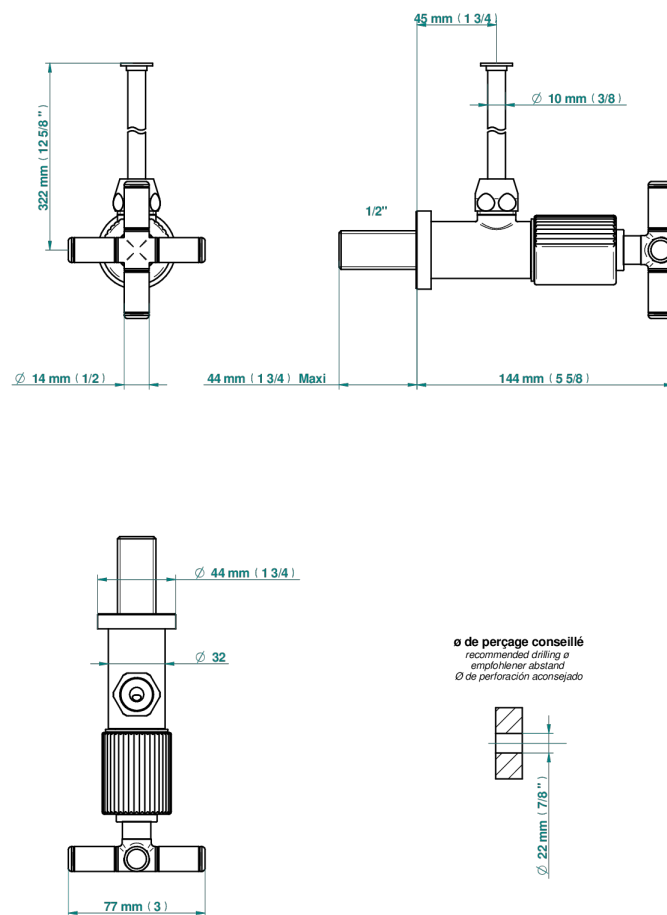

ESTRELA METAL INLAYS

U3L-181/S

1/2" stylised adjustable stop cock with 30 cm tube

78986

07/09/2022

CHARACTERISTIC

- Estrela Metal inlays
- 1/2" stylised adjustable stop cock with 30 cm tube

AVAILABLE FINITIONS