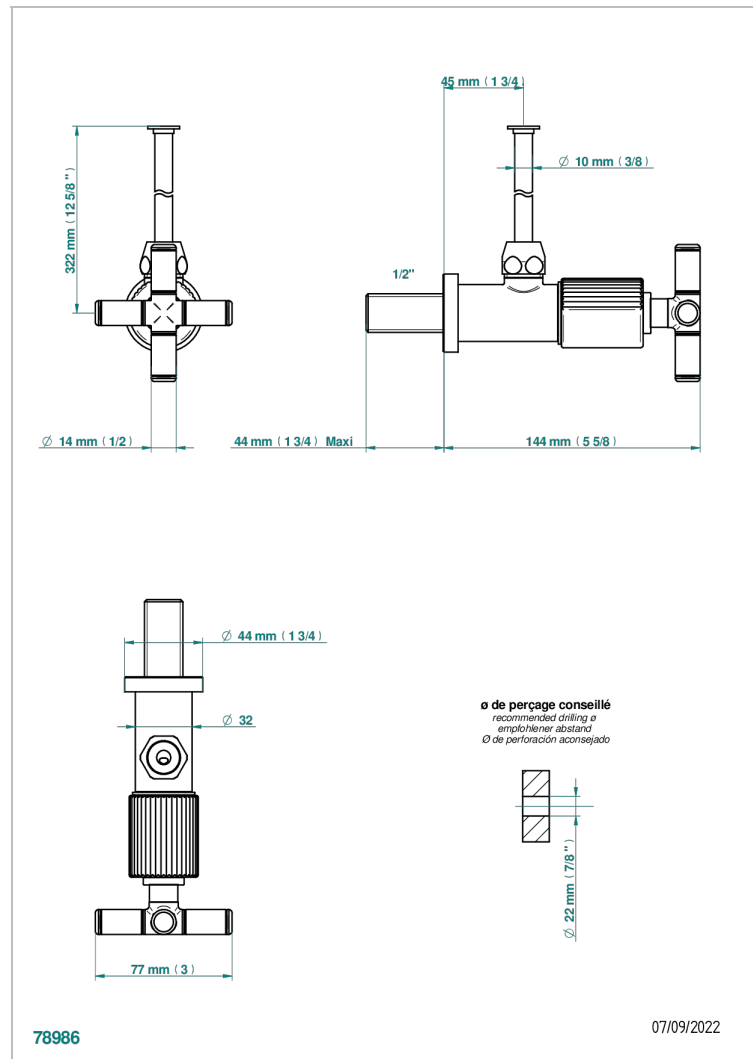

# ESTRELA METAL INLAYS

U3L-181/S

1/2" stylised adjustable stop cock with 30 cm tube

## CHARACTERISTIC

- Estrela Metal inlays
- 1/2" stylised adjustable stop cock with 30 cm tube