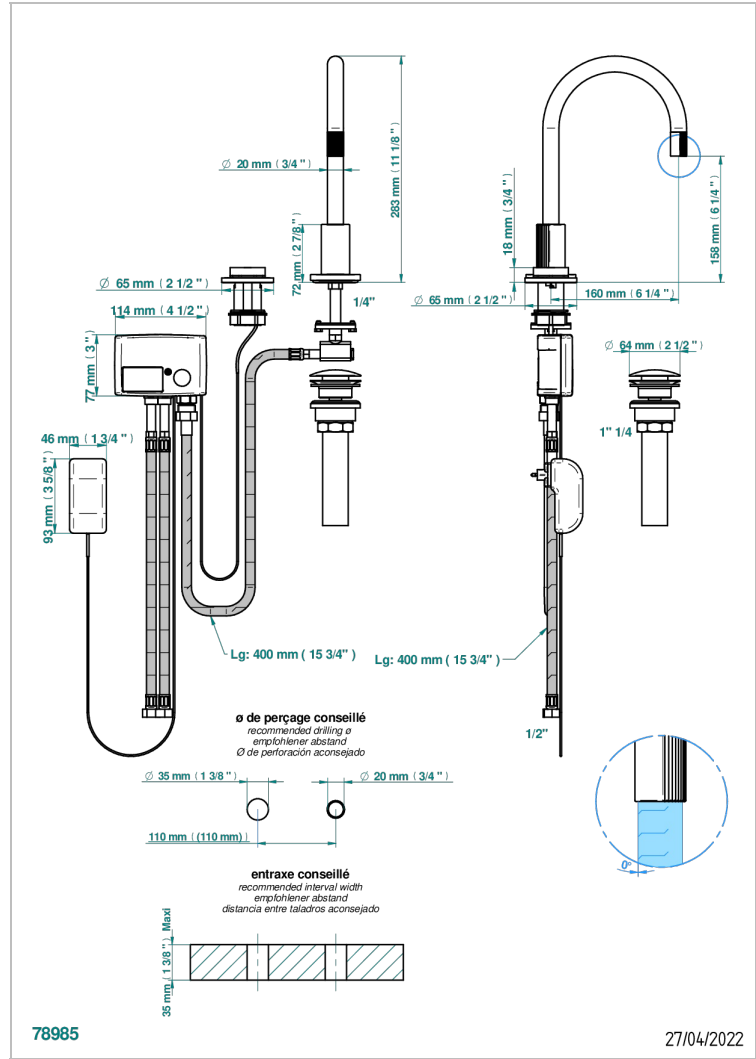

Electronic basin mixer, high spout with digital control ,on/off and temperature control, with waste

## CHARACTERISTIC

- Estrela
- Electronic basin mixer, high spout with digital control ,on/off and temperature control, with waste