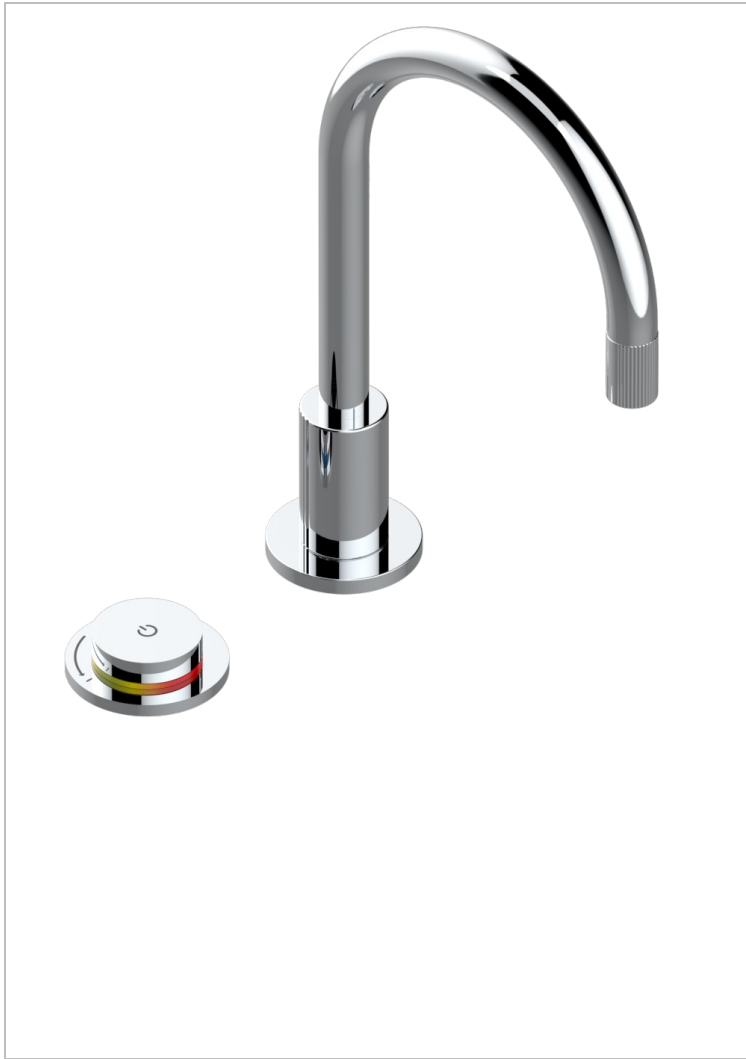

Electronic basin mixer, high spout with digital control ,on/off and temperature control, with waste

## CHARACTERISTIC

- Estrela
- Electronic basin mixer, high spout with digital control ,on/off and temperature control, with waste

## AVAILABLE FINITIONS

Black ceram - D30  
Blush PVD - H62  
Brass color PVD - H49  
Brown bronze color PVD - F33  
Chrome polished - A02  
Gold color PVD - H52

Gold mat - F07  
Gold polished - F01  
Graphite PVD - H64  
Matt Umber PVD - H67  
Matt blush PVD - H60  
Matt brass color PVD - H50

Matt brown bronze color PVD - F34  
Matt chrome (American satin) - C02  
Matt gold color PVD - H53  
Matt graphite PVD - H65  
Matt nickel (American satin) - C01  
Matt nickel color PVD - H56

Natural smoked Brass - A13  
Nickel antique / Sovereign - H28  
Nickel color PVD - H55  
Nickel polished - B01  
Soft gold - F30  
Soft matt gold - F31