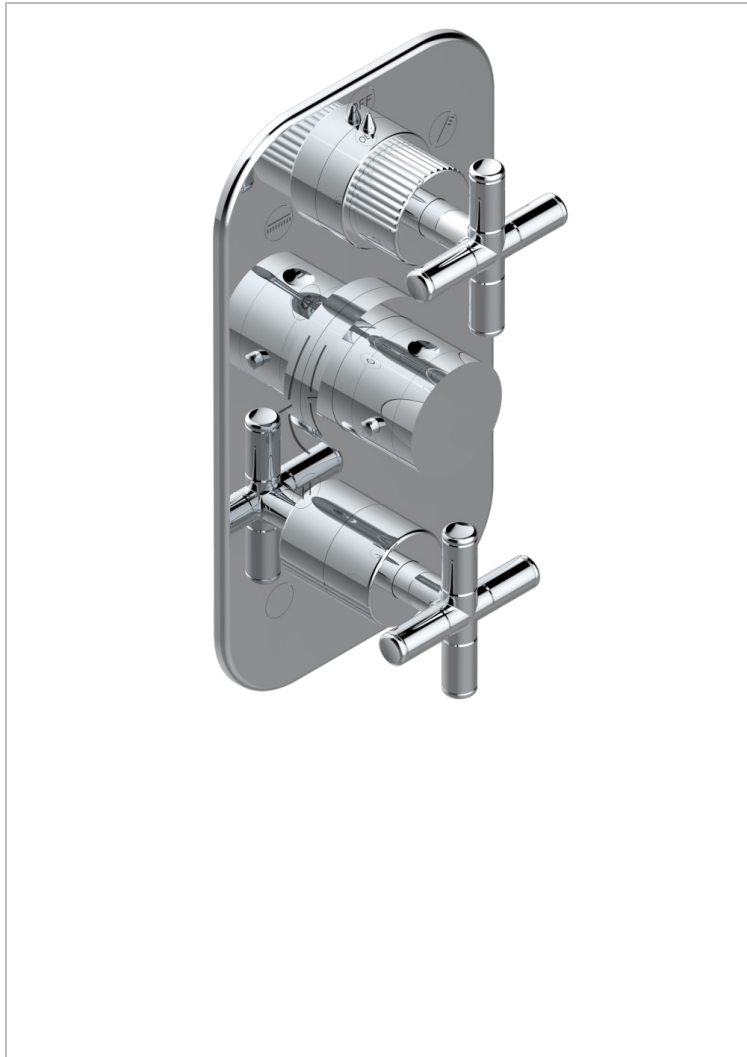

# ESTRELA METAL INLAYS

U3L-5540BE

THG  
PARIS

Trim for THG thermostat 3 functions , with one off function and 2 outlets and one single off function - rough part supplied with fixing box ref. 5 540AE/US

## CHARACTERISTIC

- ASME : ASME A112.18.1-2011/CSA B125.1-11
- DVGW : DW-6512CQ0608

## RELATED SKU'S

- Ref. G00-5100G Reinforced stop ring for THG thermostatic with fixing set
- Ref. G00-5540AE/US Thg thermostat with wax cartridge with one stop valve, 2 outlets and another stop valve, delivered with a built-in box, no trim