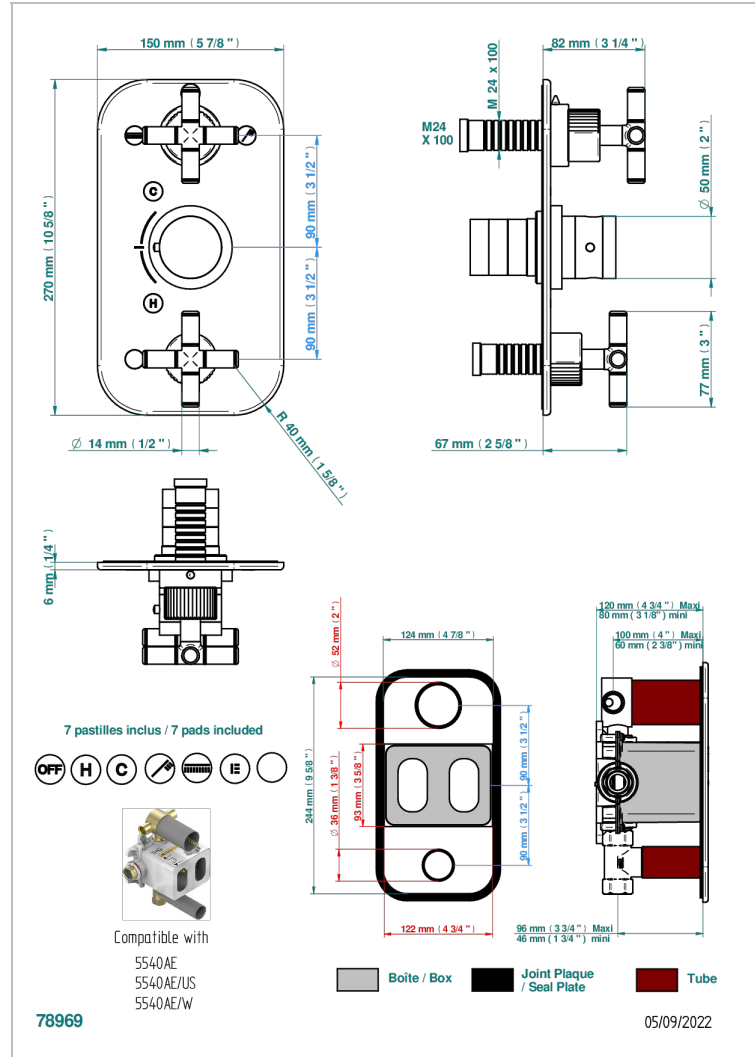

# ESTRELA METAL INLAYS

U3L-5540BE

THG  
PARIS

Trim for THG thermostat 3 functions , with one off function and 2 outlets and one single off function - rough part supplied with fixing box ref. 5 540AE/US

## CHARACTERISTIC

- ASME : ASME A112.18.1-2011/CSA B125.1-11
- DVGW : DW-6512CQ0608

## RELATED SKU'S

- Ref. G00-5100G Reinforced stop ring for THG thermostatic with fixing set
- Ref. G00-5540AE/US Thg thermostat with wax cartridge with one stop valve, 2 outlets and another stop valve, delivered with a built-in box, no trim