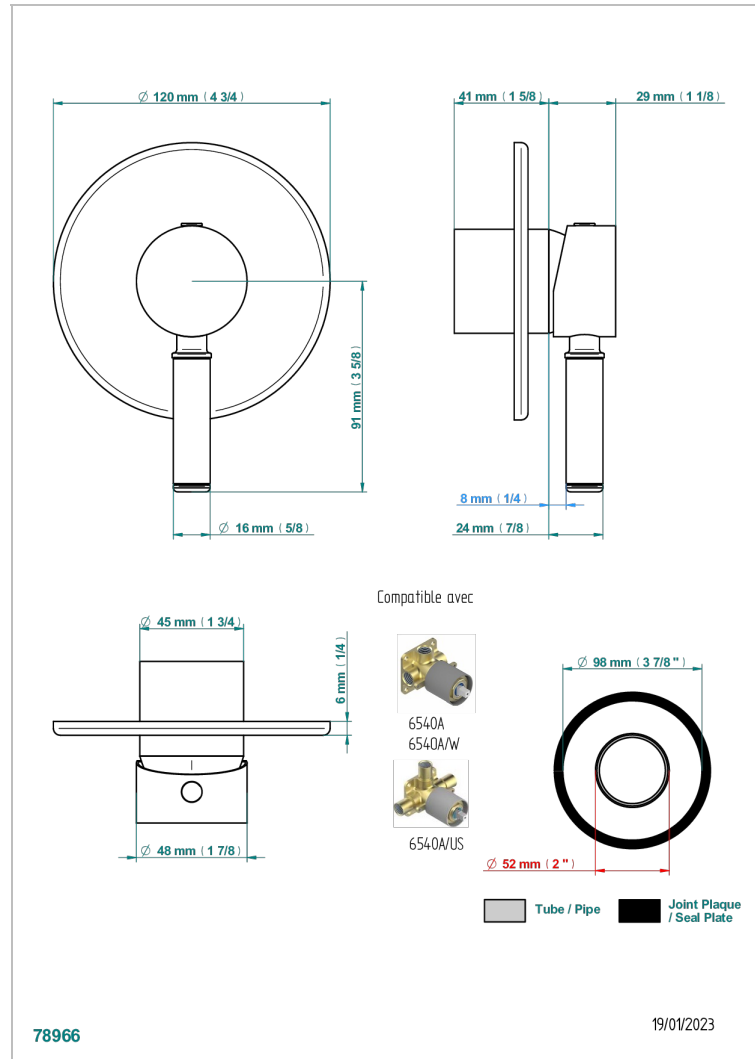

# ESTRELA METAL INLAYS

U3L-6540B

Wall shower mixer trim

## CHARACTERISTIC

- Estrela Metal inlays
- Wall shower mixer trim

## RELATED SKU'S

- Ref. G00-6540A/US Built-in part for wall mounted flush fit shower mixer 2 inlets 1/2" -1 outlet 1/2" -US model