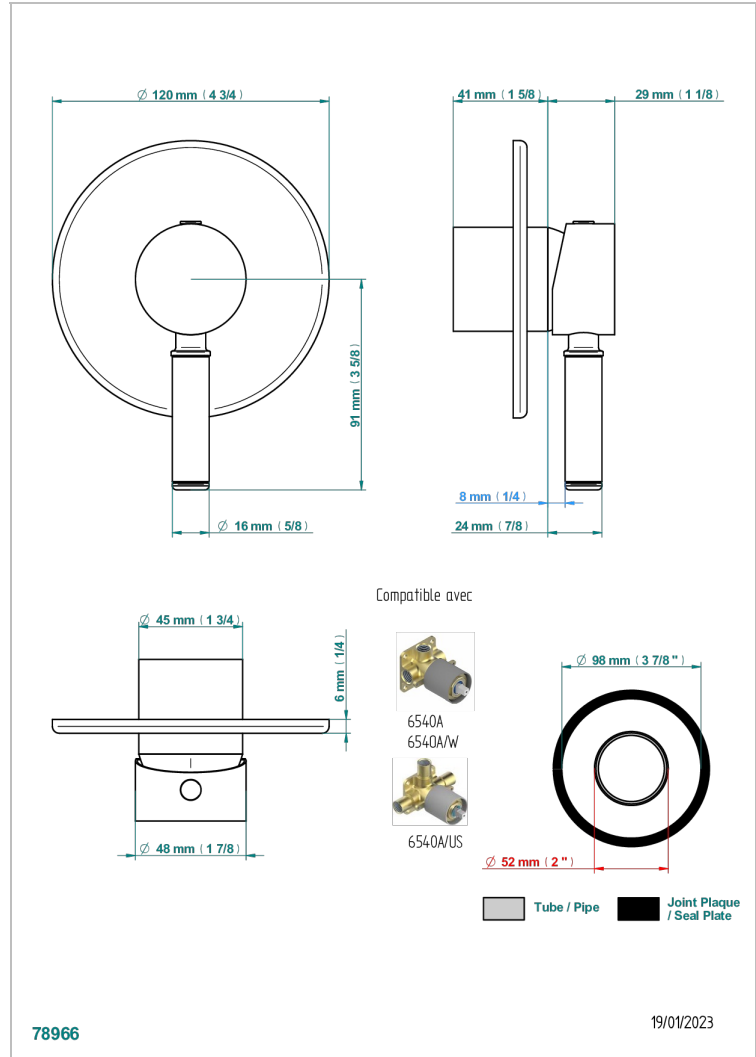

ESTRELA WITH LEVER HANDLES

U3K-6540B

Wall shower mixer trim

CHARACTERISTIC

- Estrela with lever handles
- Wall shower mixer trim

RELATED SKU'S

- Ref. G00-6540A/US Built-in part for wall mounted flush fit shower mixer 2 inlets 1/2" -1 outlet 1/2" -US model