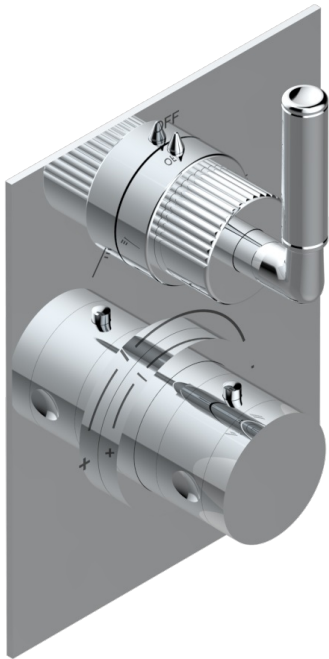

ESTRELA WITH LEVER

U3K-5500BECO31

Thermostatic mixer trim with diverter, 2 Outlets . ITEM codes 5 500AECO . Eco model (laser engraving, plate 3 mm thickness and one style-handle only)

CHARACTERISTIC

- Estrela with lever
- Thermostatic mixer trim with diverter, 2 Outlets . ITEM codes 5 500AECO . Eco model (laser engraving, plate 3 mm thickness and one style-handle only)

AVAILABLE FINITIONS

Antique nickel - H28
Black ceram - D30
Blush PVD - H62
Brass color PVD - H49
Brown bronze color PVD - F33
Gold color PVD - H52

Graphite PVD - H64
Matt Umber PVD - H67
Matt blush PVD - H60
Matt brass color PVD - H50
Matt brown bronze color PVD - F34
Matt chrome - C02