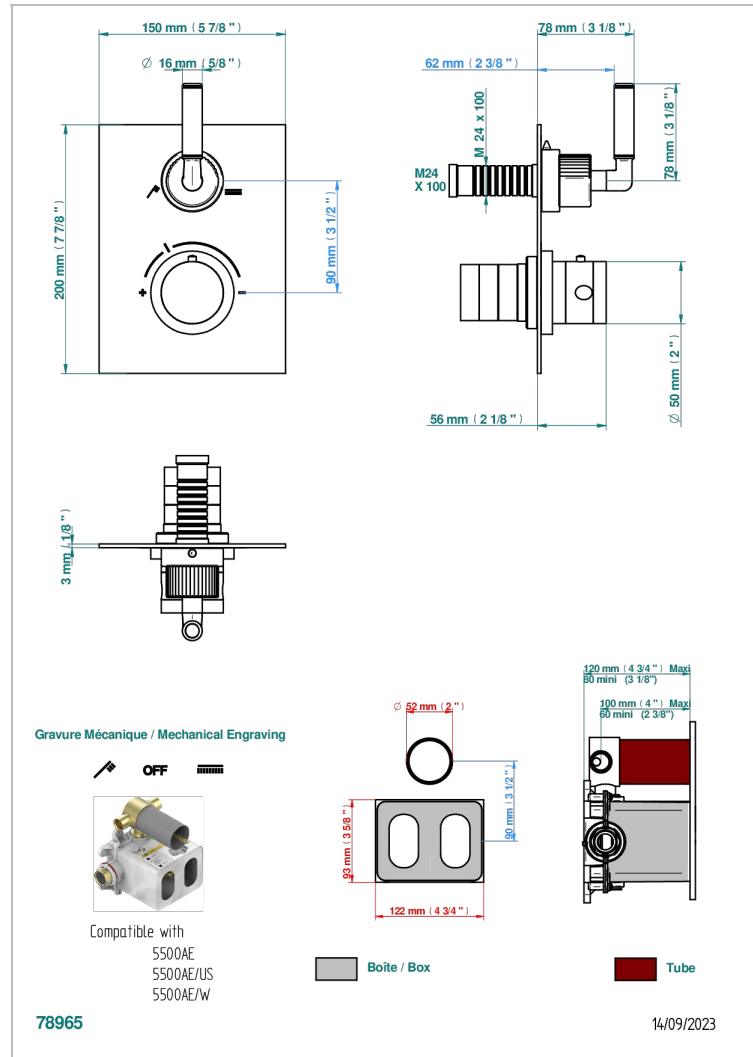

ESTRELA WITH LEVER

U3K-5500BECO31

Thermostatic mixer trim with diverter, 2 Outlets . ITEM codes 5 500AECO . Eco model (laser engraving, plate 3 mm thickness and one style-handle only)

CHARACTERISTIC

- Estrela with lever
- Thermostatic mixer trim with diverter, 2 Outlets . ITEM codes 5 500AECO . Eco model (laser engraving, plate 3 mm thickness and one style-handle only)