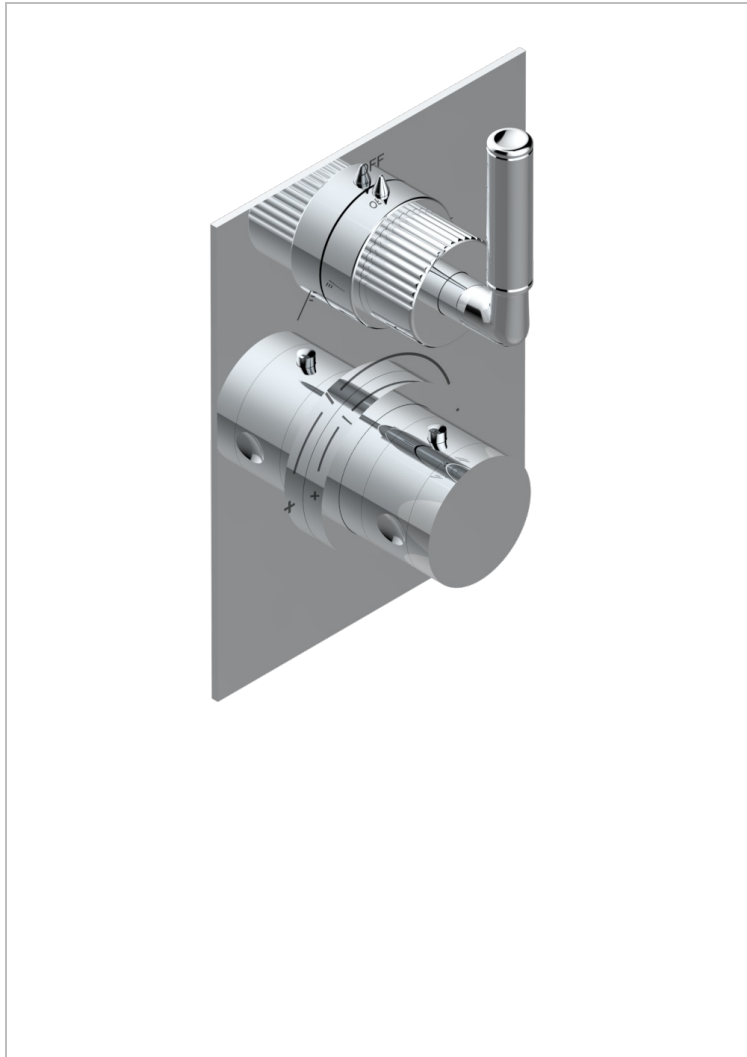

ESTRELA WITH LEVER

U3K-5500BECO31

Thermostatic mixer trim with diverter, 2 Outlets . ITEM codes 5 500AECO . Eco model (laser engraving, plate 3 mm thickness and one style-handle only)

CHARACTERISTIC

- Estrela with lever
- Thermostatic mixer trim with diverter, 2 Outlets . ITEM codes 5 500AECO . Eco model (laser engraving, plate 3 mm thickness and one style-handle only)

AVAILABLE FINITIONS

Antique nickel - H28
 Black ceram - D30
 Blush PVD - H62
 Brass color PVD - H49
 Brown bronze color PVD - F33
 Gold color PVD - H52

Graphite PVD - H64
 Matt Umber PVD - H67
 Matt blush PVD - H60
 Matt brass color PVD - H50
 Matt brown bronze color PVD - F34
 Matt chrome - C02