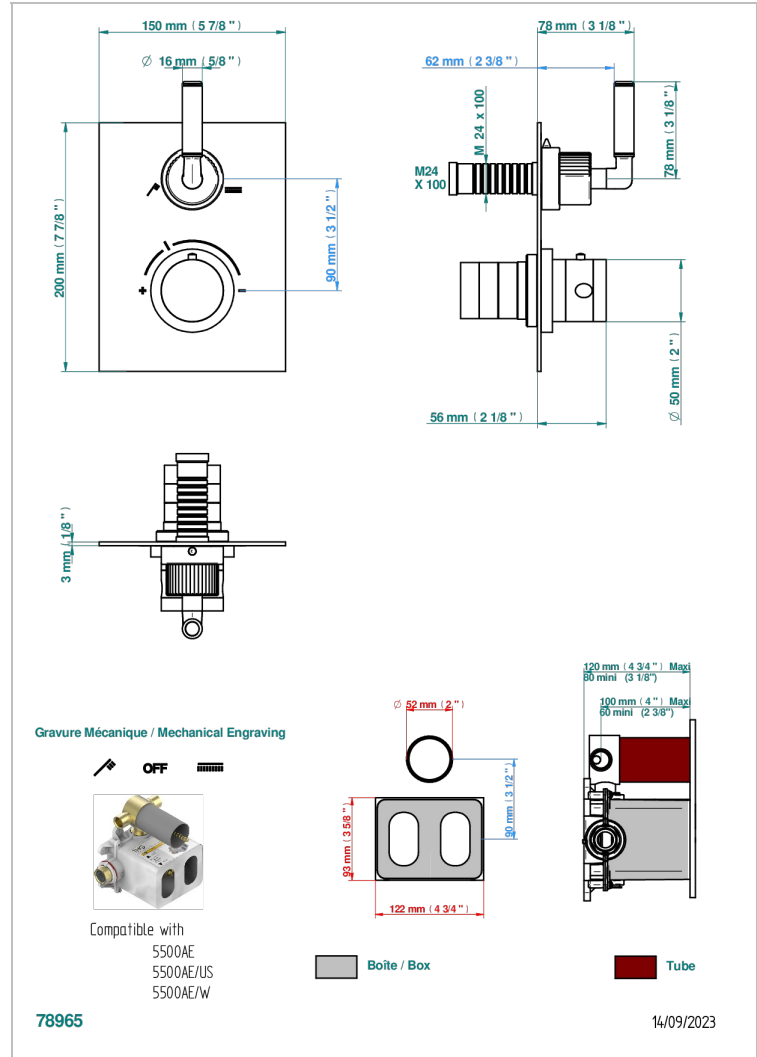

ESTRELA WITH LEVER

U3K-5500BECO31

Thermostatic mixer trim with diverter, 2 Outlets . ITEM codes 5 500AECO . Eco model (laser engraving, plate 3 mm thickness and one style-handle only)

CHARACTERISTIC

- Estrela with lever
- Thermostatic mixer trim with diverter, 2 Outlets . ITEM codes 5 500AECO . Eco model (laser engraving, plate 3 mm thickness and one style-handle only)