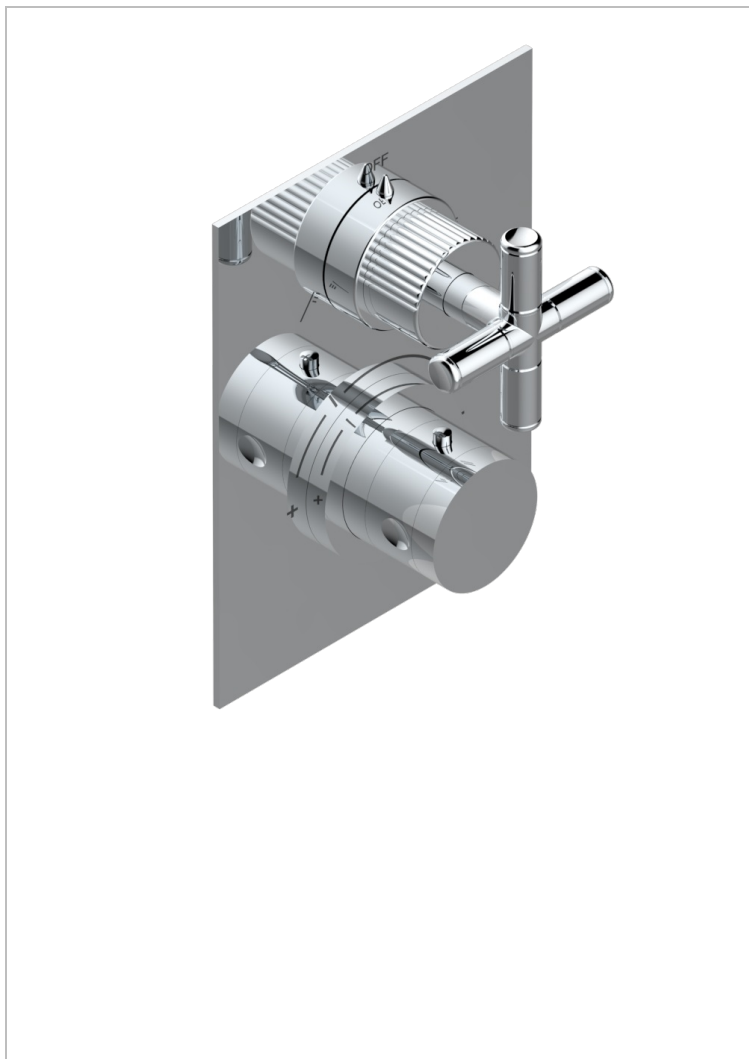

# ESTRELA METAL INLAYS

U3L-5500BECO31

Thermostatic mixer trim with diverter, 2 Outlets . ITEM codes 5 500AECO . Eco model (laser engraving, plate 3 mm thickness and one style-handle only)

## CHARACTERISTIC

- Estrela Metal inlays
- Thermostatic mixer trim with diverter, 2 Outlets . ITEM codes 5 500AECO . Eco model (laser engraving, plate 3 mm thickness and one style-handle only)