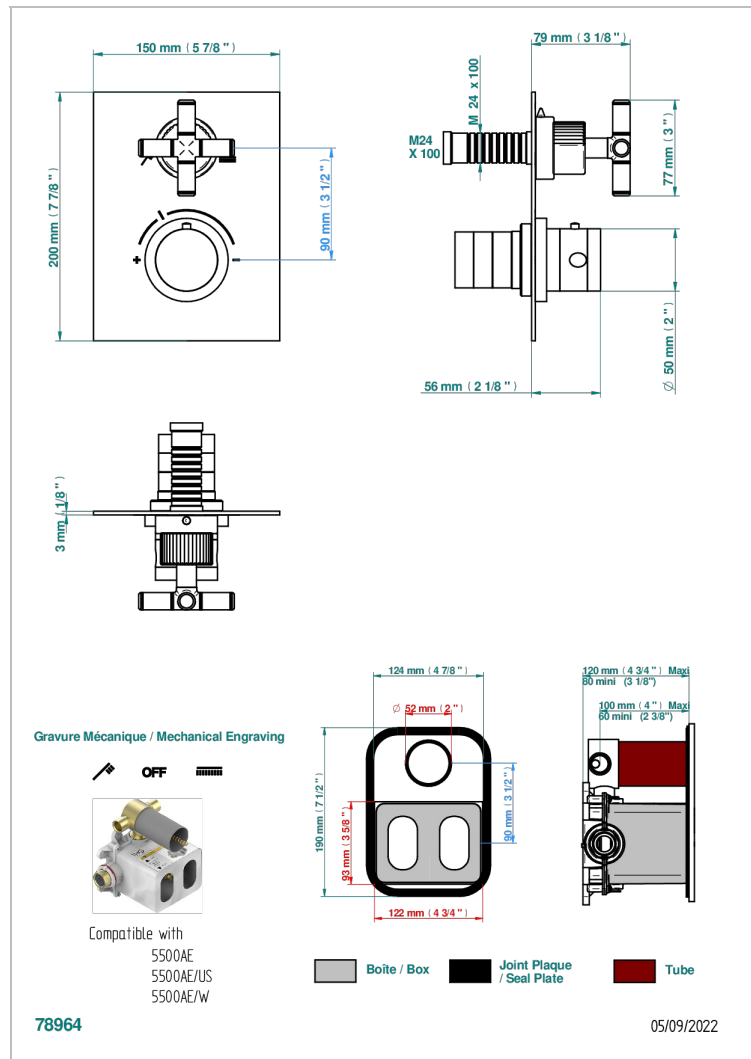

# ESTRELA METAL INLAYS

U3L-5500BECO31

Thermostatic mixer trim with diverter, 2 Outlets . ITEM codes 5 500AECO . Eco model (laser engraving, plate 3 mm thickness and one style-handle only)

## CHARACTERISTIC

- Estrela Metal inlays
- Thermostatic mixer trim with diverter, 2 Outlets . ITEM codes 5 500AECO . Eco model (laser engraving, plate 3 mm thickness and one style-handle only)