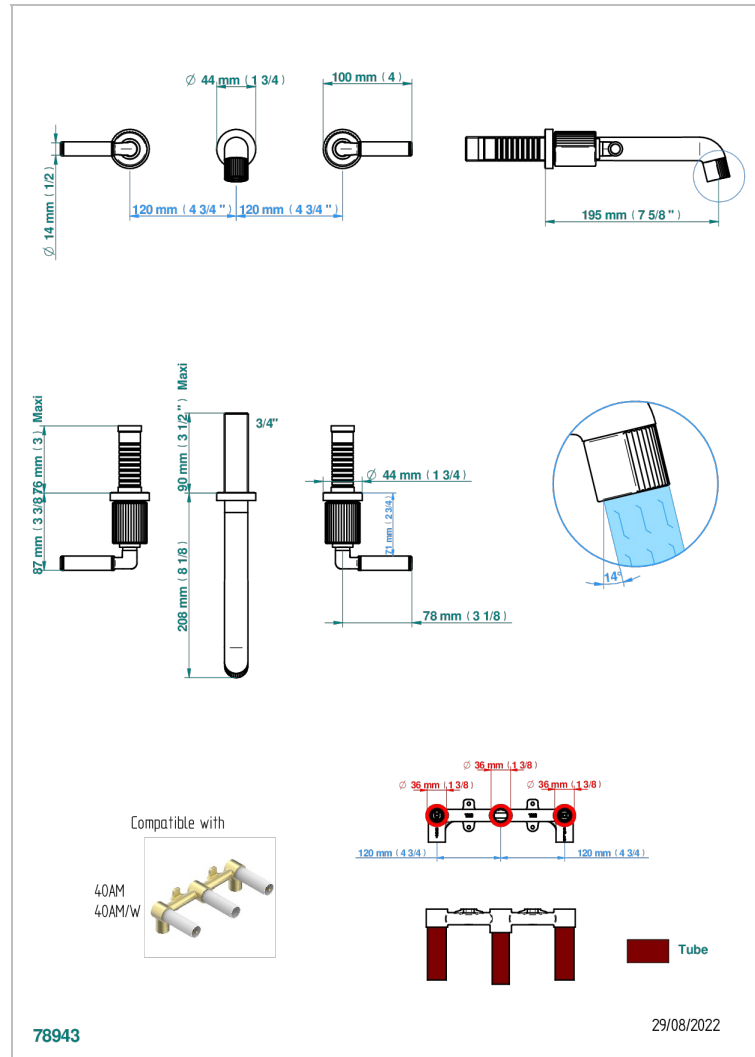

# ESTRELA WITH LEVER HANDLES

U3K-41SGB

Trim for wall mounted 3-hole bath set only

## CHARACTERISTIC

- Estrela with lever handles
- Trim for wall mounted 3-hole bath set only

## TECHNICAL SPECS

- Recommandé : 3 bars (max. 5 bars) - Advised : 43,5 psi (max. 72 psi)
- 48 l/min à 3 bars (12.7 gpm at 43.5 psi)

## RELATED SKU'S

- Ref. G00-40AM/US Rough parts for wall set (one counter clockwise and one clockwise cartridges)