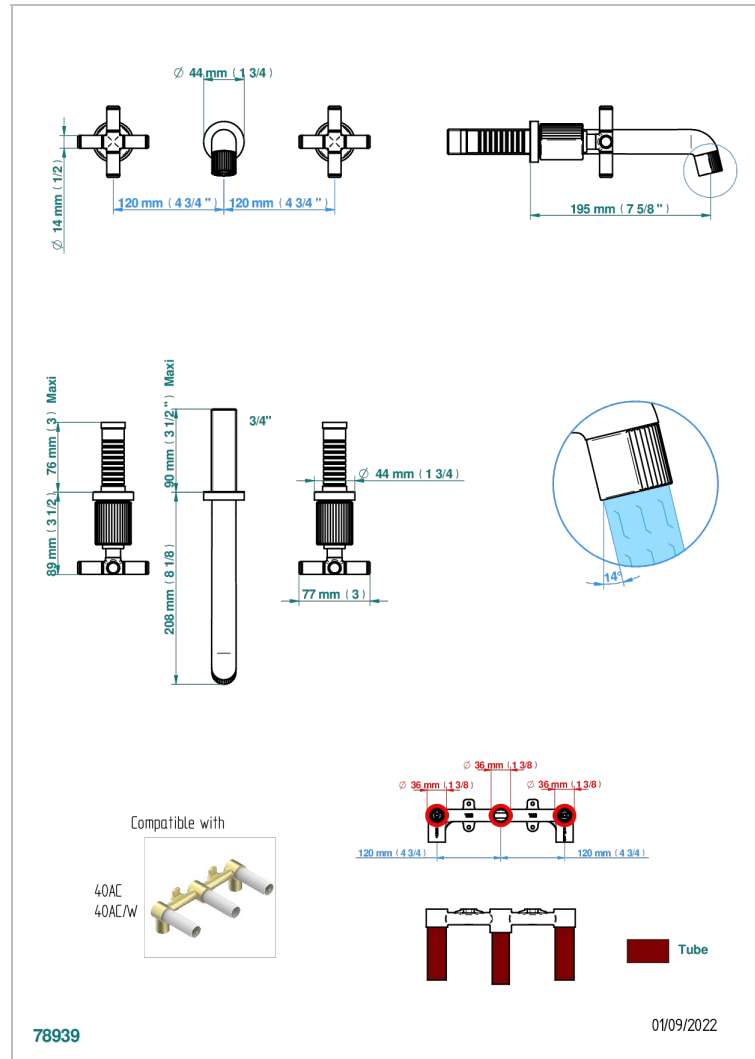

ESTRELA METAL INLAYS

U3L-40SGBUS

Trim for wall mounted 3-hole lavatory set only

CHARACTERISTIC

- Estrela Metal inlays
- Trim for wall mounted 3-hole lavatory set only

RELATED SKU'S

- Ref. G00-40AM/US Rough parts for wall set (one counter clockwise and one clockwise cartridges)