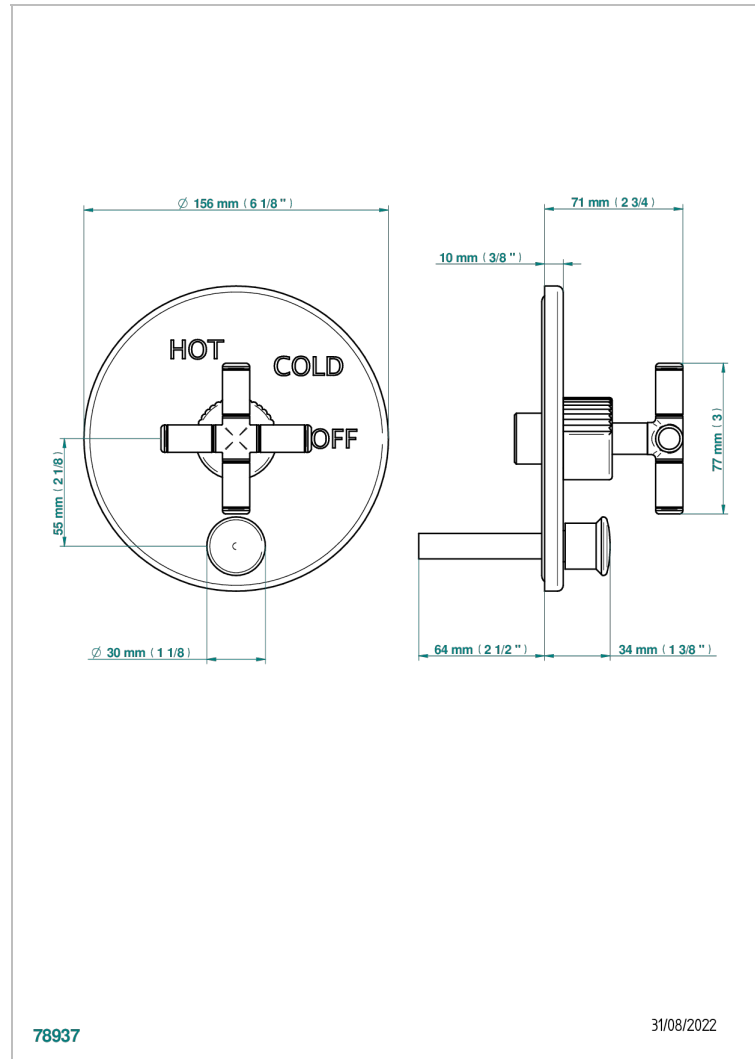

# ESTRELA METAL INLAYS

U3L-321B

Trim only for pressure balance with diverter system

## CHARACTERISTIC

- Estrela Metal inlays
- Trim only for pressure balance with diverter system