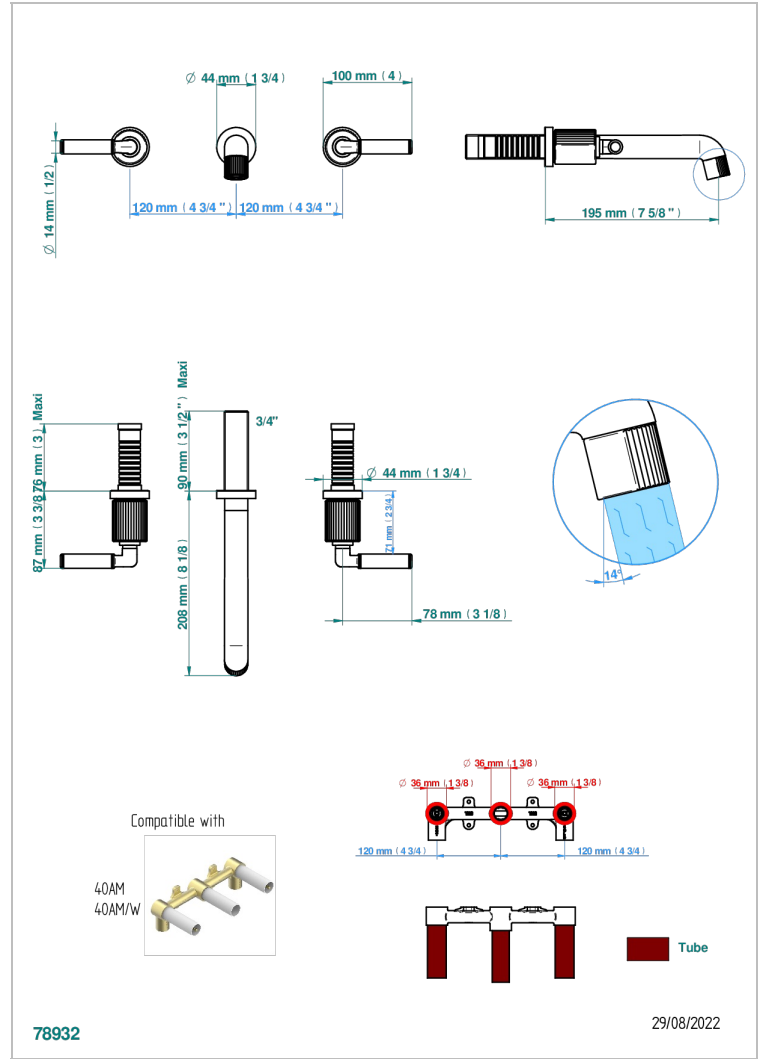

ESTRELA CON MANETAS

U3K-40SGB

Trim only for wall mounted 3-hole basin mixer

THG[®]
PARIS

CARACTERÍSTICAS

- Estrella con manetas
- Trim only for wall mounted 3-hole basin mixer

ESPECIFICACIONES TÉCNICAS

- Recommandé : 3 bars (max. 5 bars) - Advised : 43,5 psi (max. 72 psi)
- 8,3 l/min à 3 bars (2.2 gpm at 43.5 psi)

PRODUCTOS RELACIONADOS

- Ref. G00-40AC Rough parts for wall mounted 3 hole mixer, cross handle version
- Ref. G00-40AM Rough parts for wall mounted 3 hole mixer, lever handle version

ACABADOS DISPONIBLES