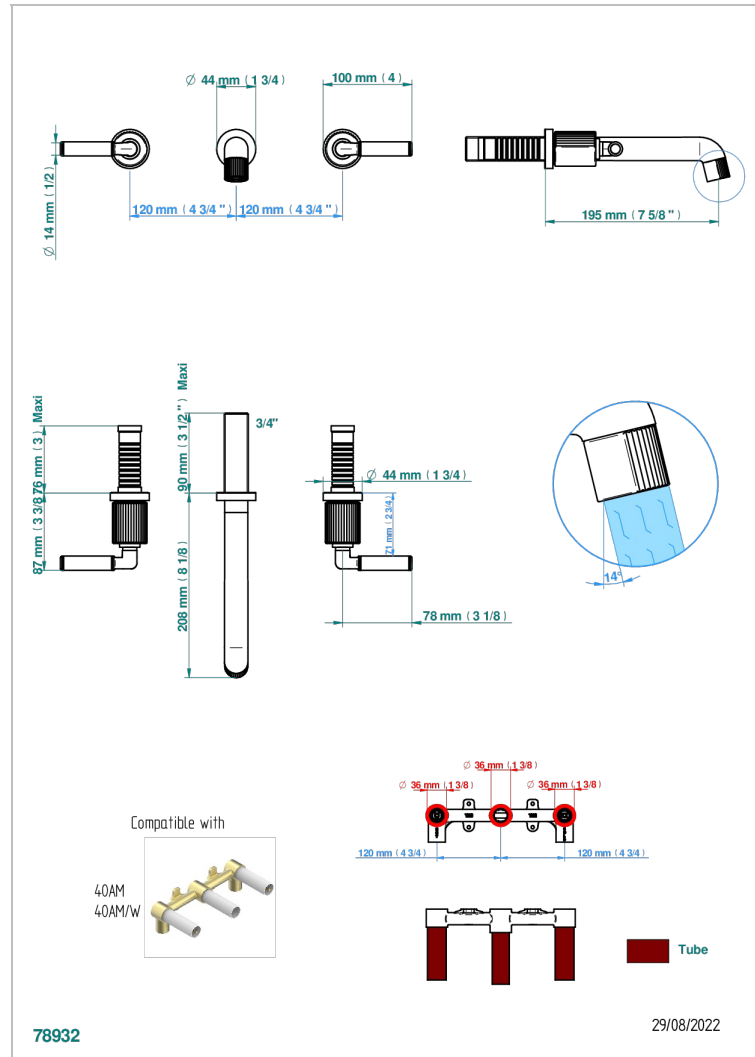

ESTRELA CON MANETAS

U3K-40SGB

Trim only for wall mounted 3-hole basin mixer

CARACTERÍSTICAS

- Estrella con manetas
- Trim only for wall mounted 3-hole basin mixer

ESPECIFICACIONES TÉCNICAS

- Recommandé : 3 bars (max. 5 bars) - Advised : 43,5 psi (max. 72 psi)
- 8,3 l/min à 3 bars (2.2 gpm at 43.5 psi)

PRODUCTOS RELACIONADOS

- Ref. G00-40AC Rough parts for wall mounted 3 hole mixer, cross handle version
- Ref. G00-40AM Rough parts for wall mounted 3 hole mixer, lever handle version

ACABADOS DISPONIBLES